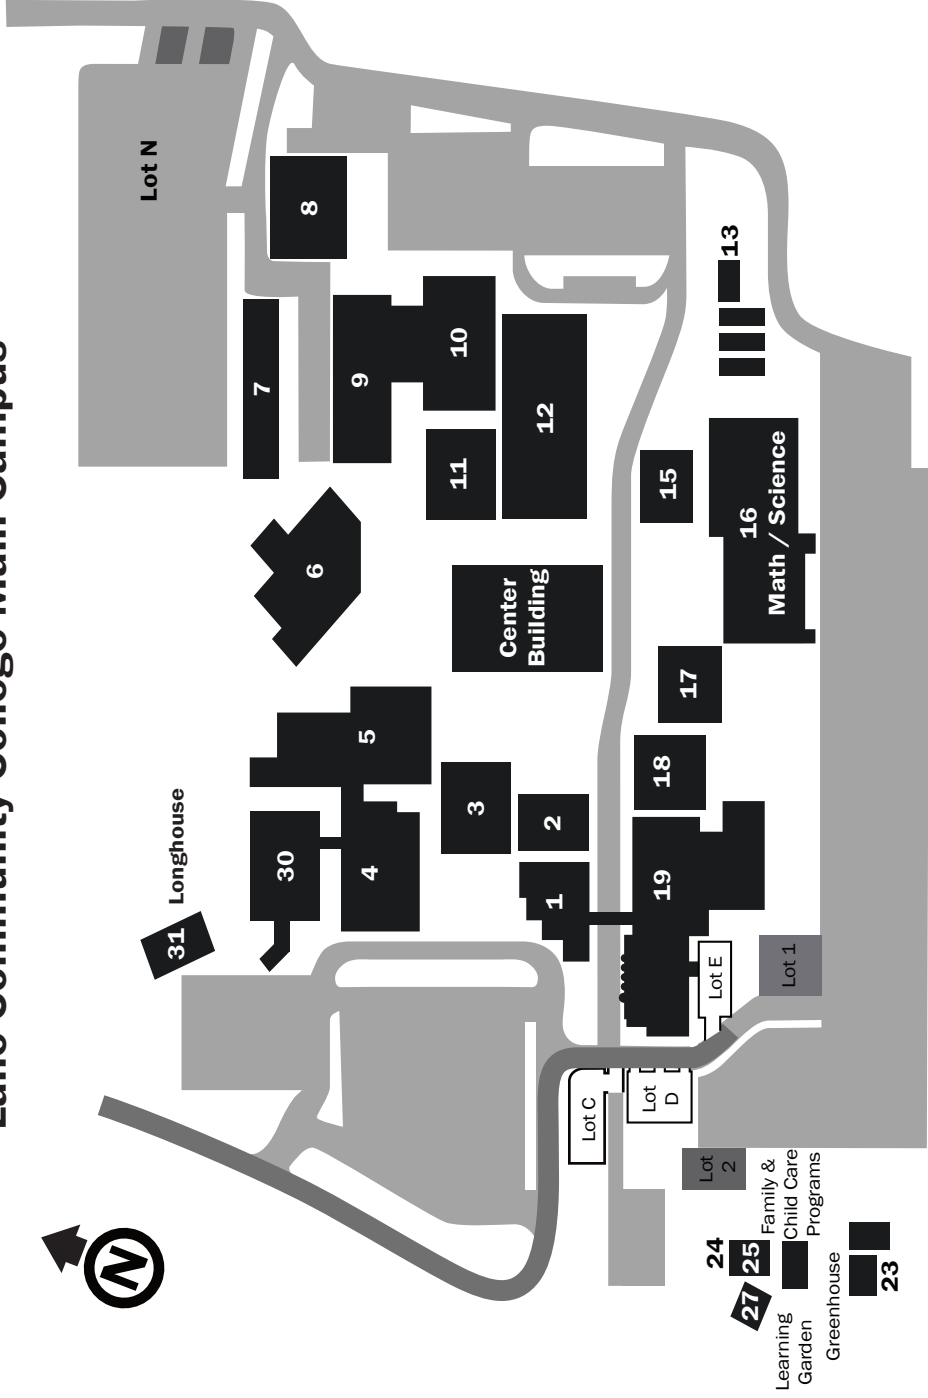

Lane Community College Main Campus

Lane Community College Main Campus