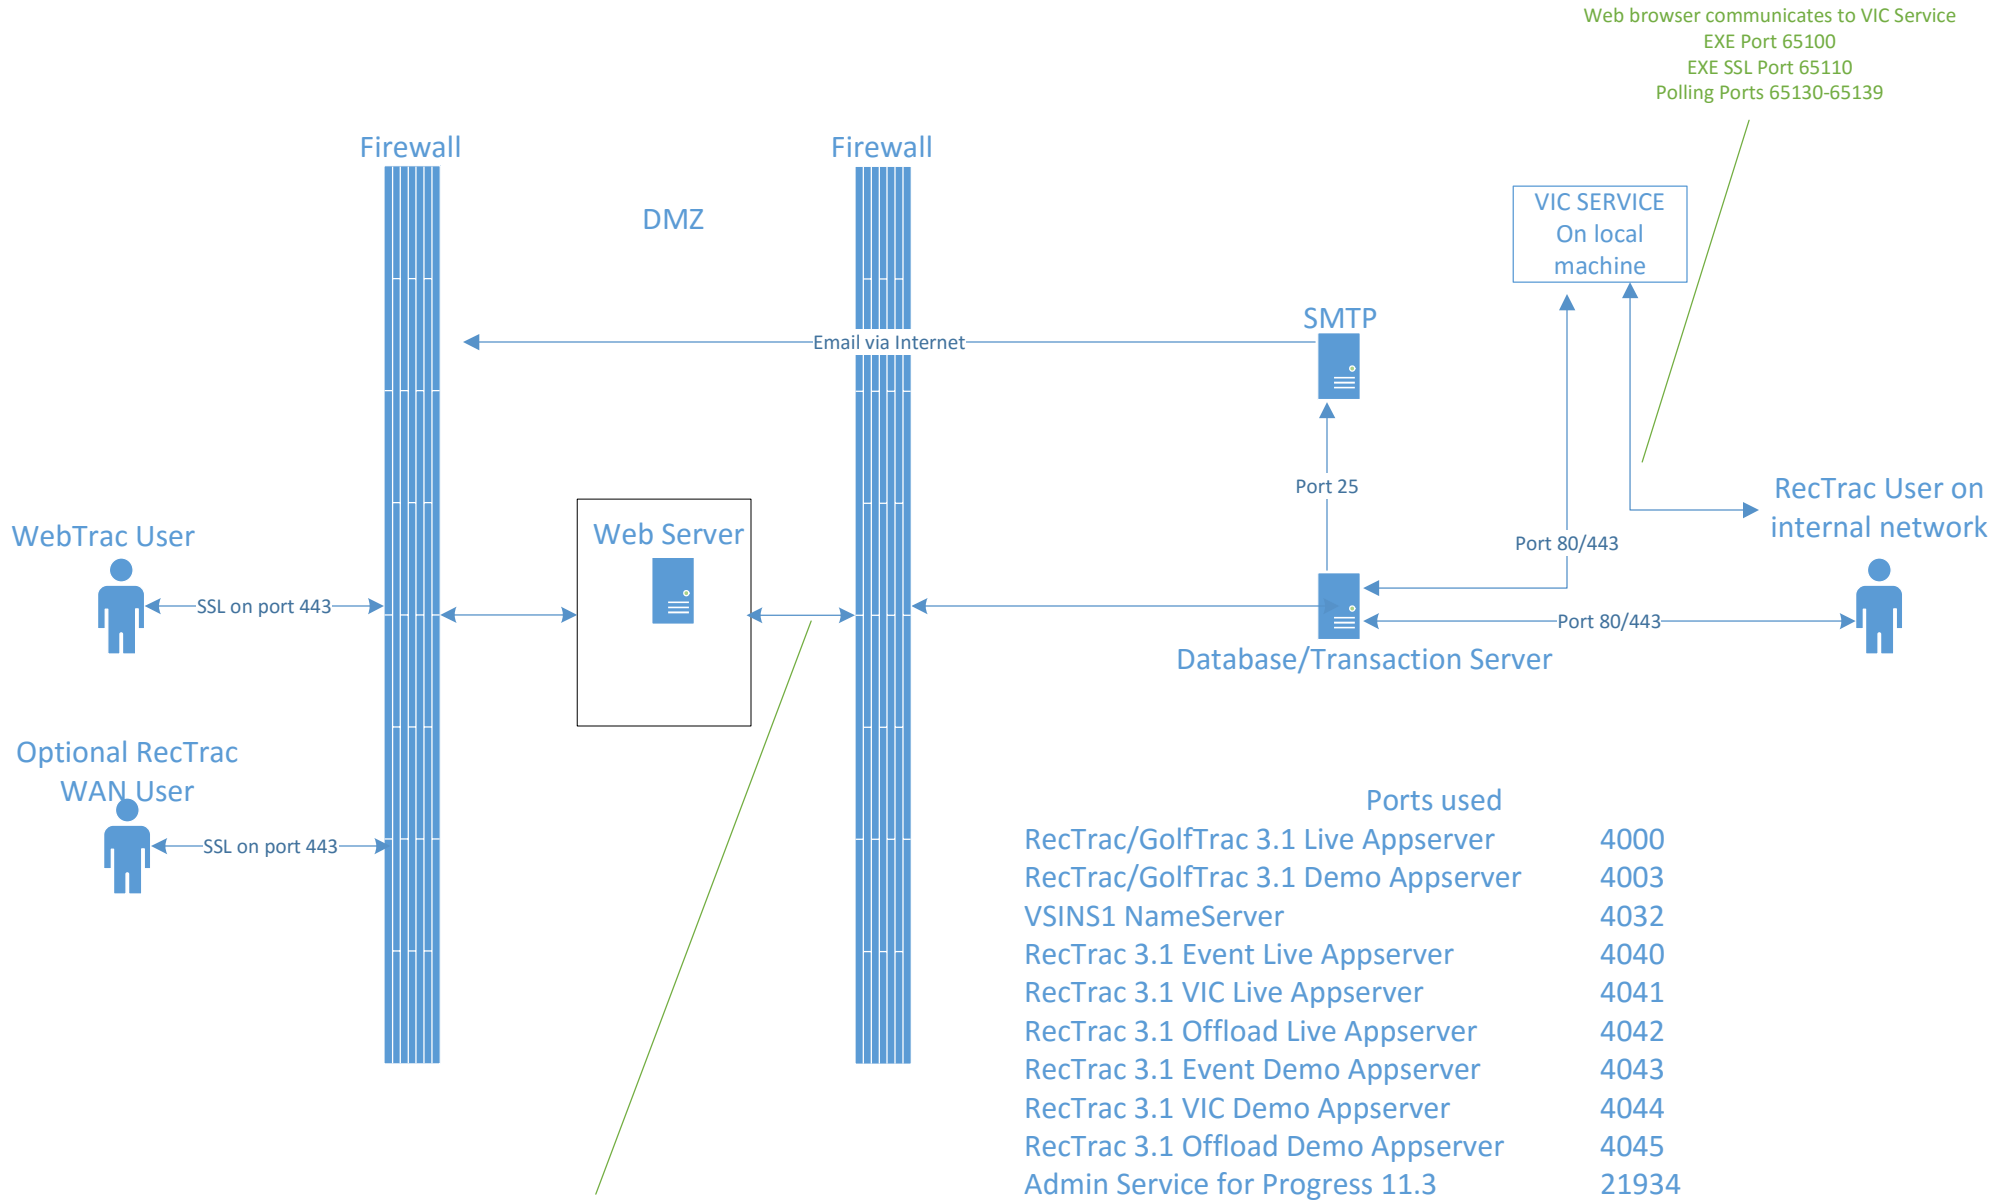

RecTrac 3.1 Logical Diagram

Web browser communicates to VIC Service
 EXE Port 65100
 EXE SSL Port 65110
 Polling Ports 65130-65139

Ports used	
RecTrac/GolfTrac 3.1 Live Appserver	4000
RecTrac/GolfTrac 3.1 Demo Appserver	4003
VSINS1 NameServer	4032
RecTrac 3.1 Event Live Appserver	4040
RecTrac 3.1 VIC Live Appserver	4041
RecTrac 3.1 Offload Live Appserver	4042
RecTrac 3.1 Event Demo Appserver	4043
RecTrac 3.1 VIC Demo Appserver	4044
RecTrac 3.1 Offload Demo Appserver	4045
Admin Service for Progress 11.3	21934

WebTrac 3.1 Live Broker
 WebTrac 3.1 Demo Broker
 RecTrac 3.1 Client Live Webspeed
 RecTrac 3.1 Client Demo Webspeed

2533 & 2750-2799
 2534 & 2750-2799
 4033 & 2700-2749
 4034 & 2700-2749