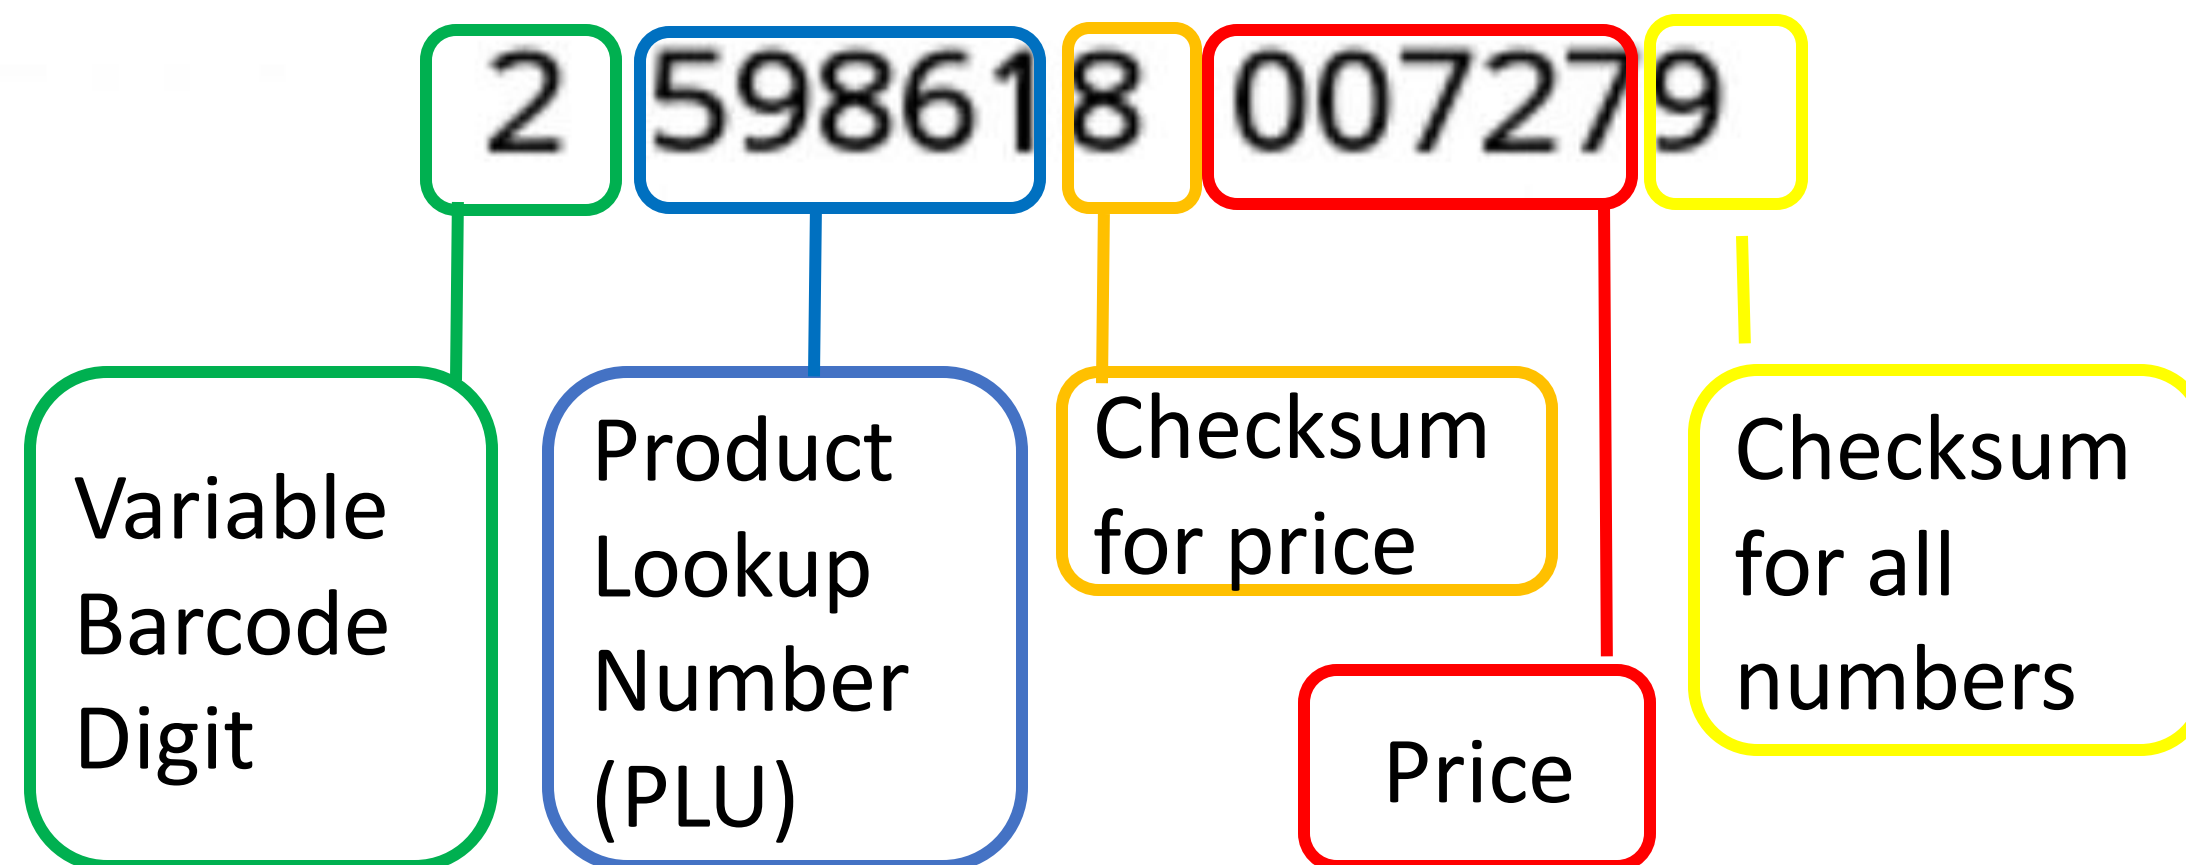

12 Digit Retail Price Barcode

- Used with scale accessory
- Embedded product look up number
- Embedded pricing up to \$99.99

13 Digit Retail Price Barcode

- Used with scale accessory
- Embedded product look up number
- Embedded pricing

12 Digit Weight Barcode

- Used with scale accessory
- Embedded product look up number
- Embedded weight