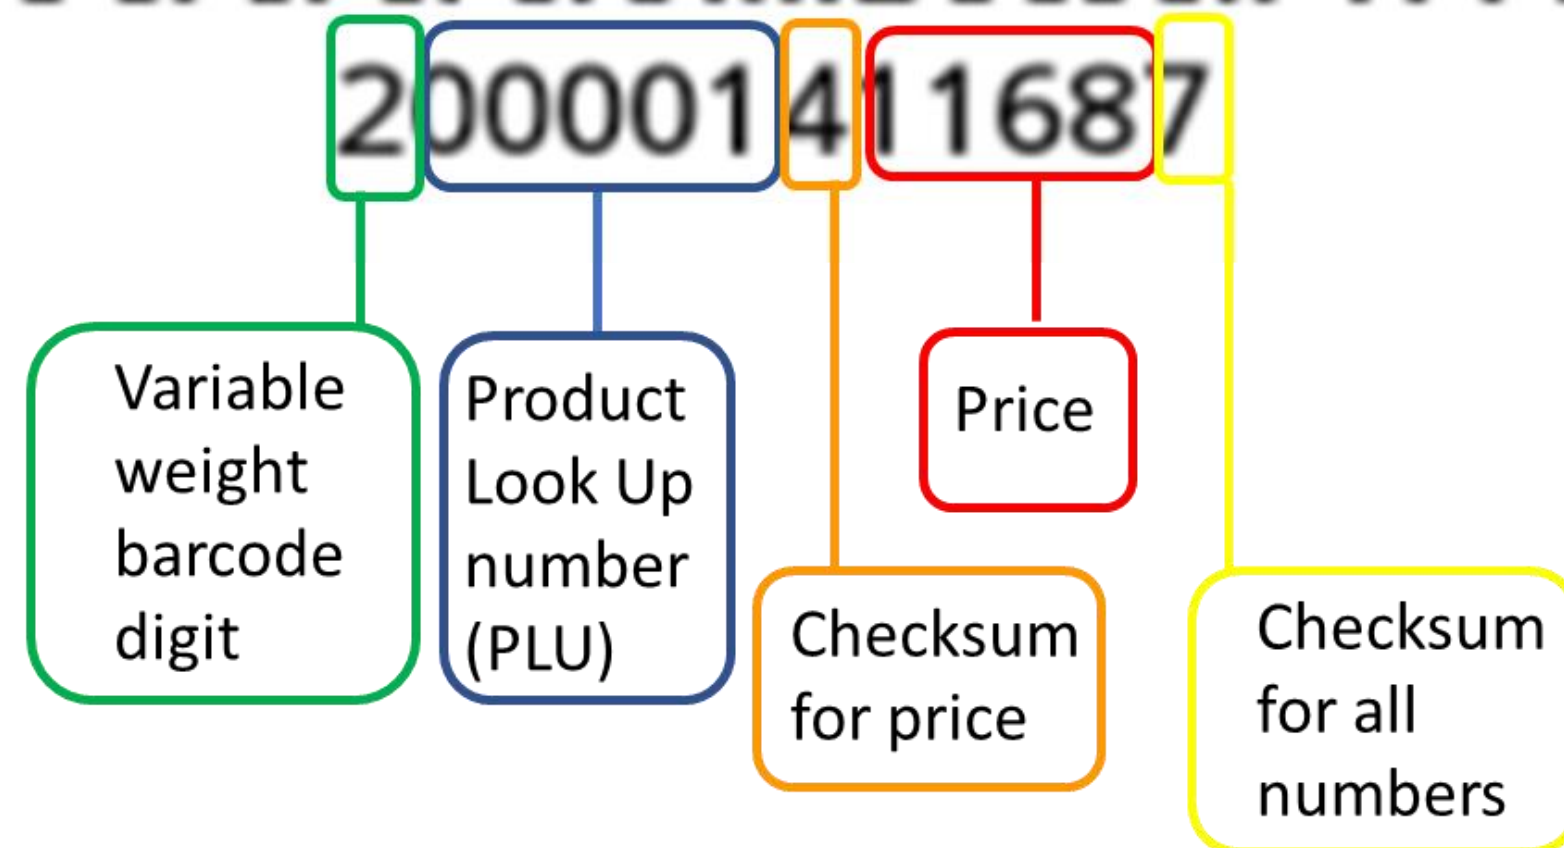

12 Digit Retail Price Barcode

- Used with scale accessory
- Embedded product look up number
- Embedded pricing up to \$99.99

13 Digit Retail Price Barcode

- Used with scale accessory
- Embedded product look up number
- Embedded pricing

12 Digit Weight Barcode

- Used with scale accessory
- Embedded product look up number
- Embedded weight