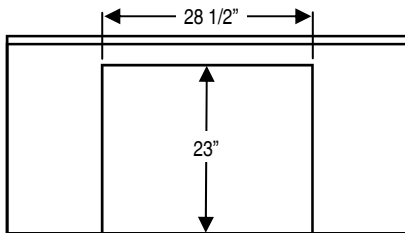

PLAN VIEW

**DETAILS FOR
MODEL # IRDT-30**

SOLAIRE INFRARED GRILLING SYSTEMS (a division of)
RASMUSSEN IRON WORKS, Inc.
12028 E. PHILADELPHIA ST., WHITTIER, CALIFORNIA 90601
562-696-8718 www.rasmussen.biz