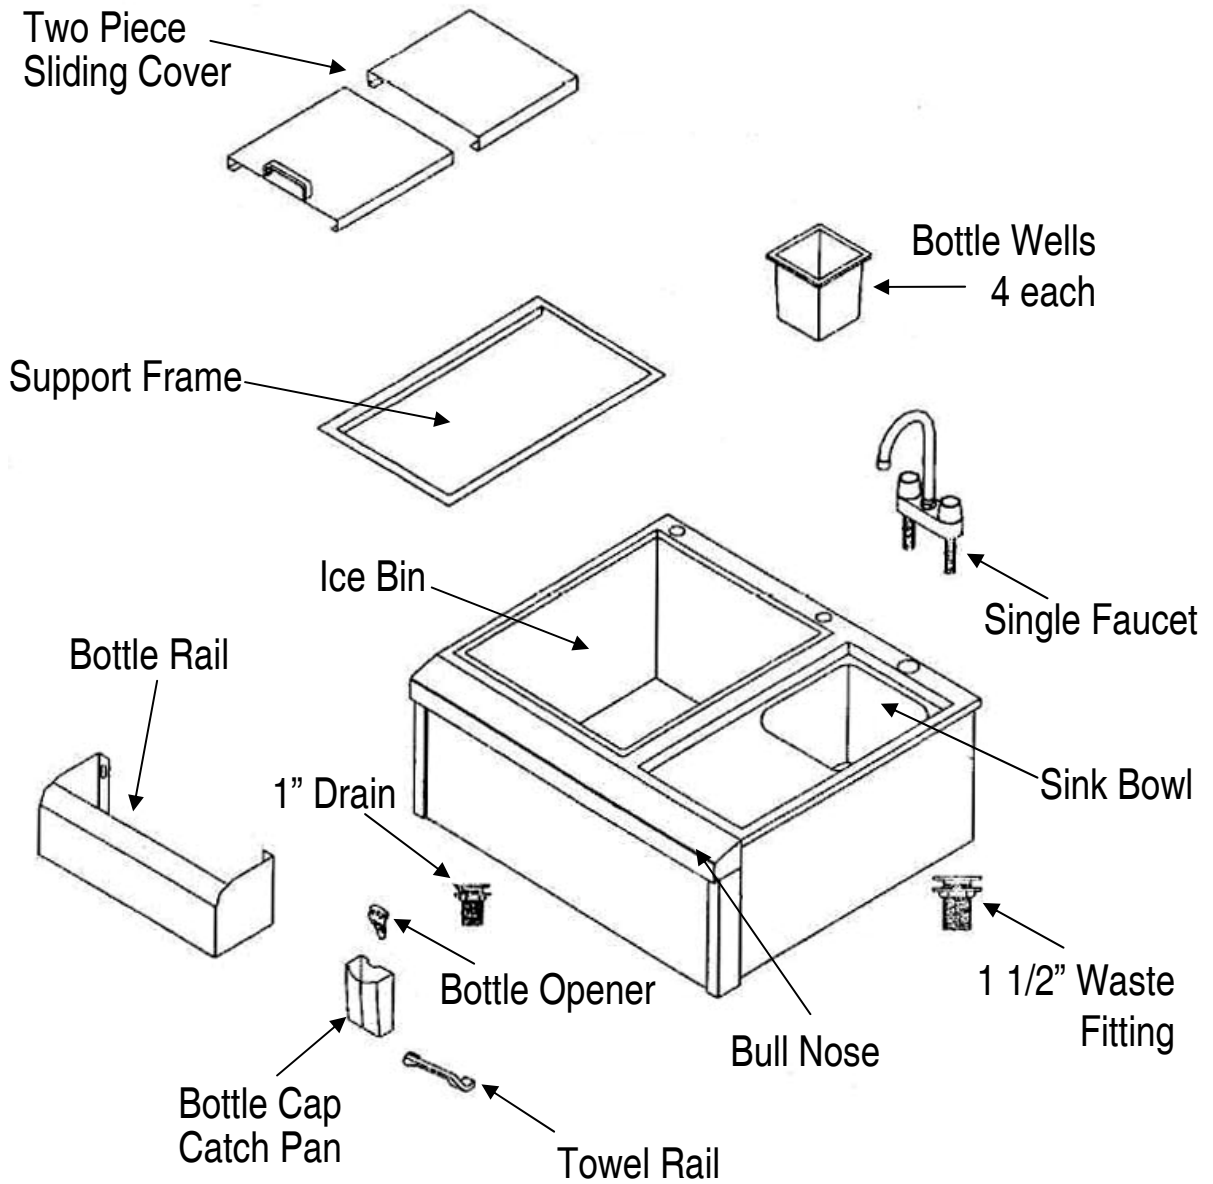

PARTS IDENTIFICATION (CONTINUED)

SOLAIRE INFRARED GRILLING SYSTEMS (a division of)
RASMUSSEN IRON WORKS, Inc.
12028 E. PHILADELPHIA ST., WHITTIER, CALIFORNIA 90601
562-696-8718 www.rasmussen.biz