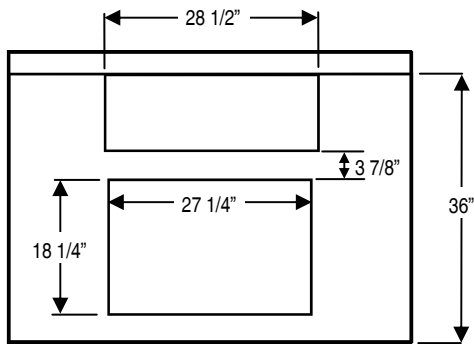

CUT OUT DETAILS FOR BUILT IN MODELS

FRONT VIEW