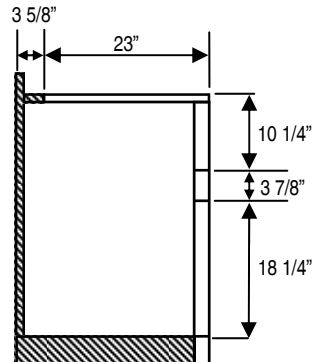

CUT OUT DETAILS FOR BUILT IN MODELS

SIDE VIEW

**DETAILS FOR
MODEL # IRDT-30**

SOLAIRE INFRARED GRILLING SYSTEMS (a division of)
RASMUSSEN IRON WORKS, Inc.
12028 E. PHILADELPHIA ST., WHITTIER, CALIFORNIA 90601
562-696-8718 www.rasmussen.biz