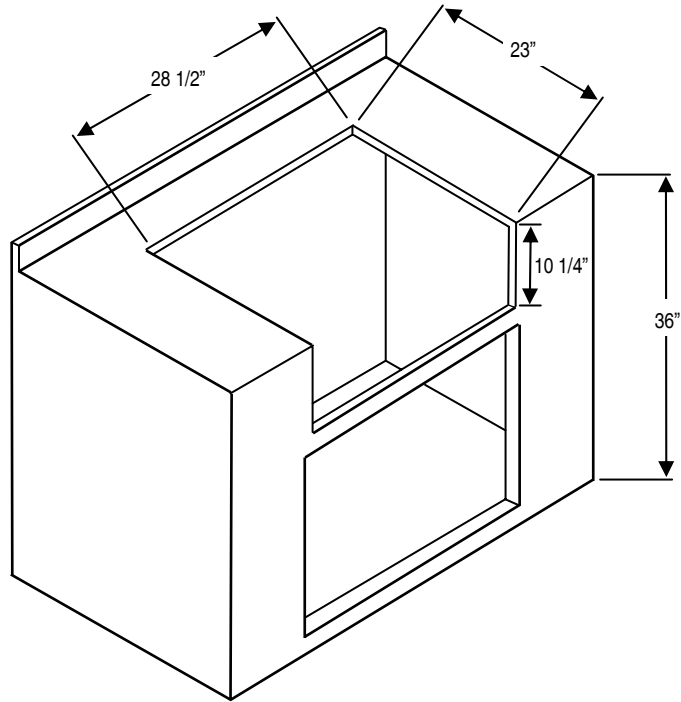

CUT OUT DETAILS FOR BUILT IN MODELS

FRONT VIEW