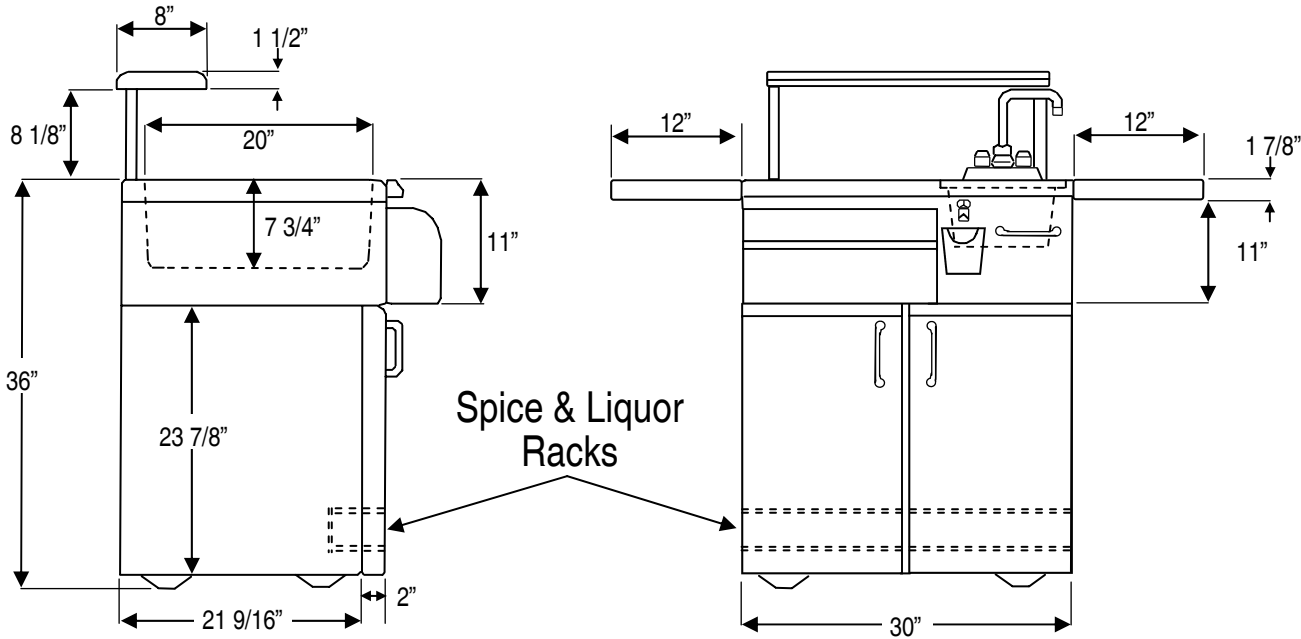

OVERALL DIMENSIONS
FREE STANDING MODEL

MODEL # IRDT-30C

SOLAIRE INFRARED GRILLING SYSTEMS (a division of)
RASMUSSEN IRON WORKS, Inc.
12028 E. PHILADELPHIA ST., WHITTIER, CALIFORNIA 90601
562-696-8718 www.rasmussen.biz