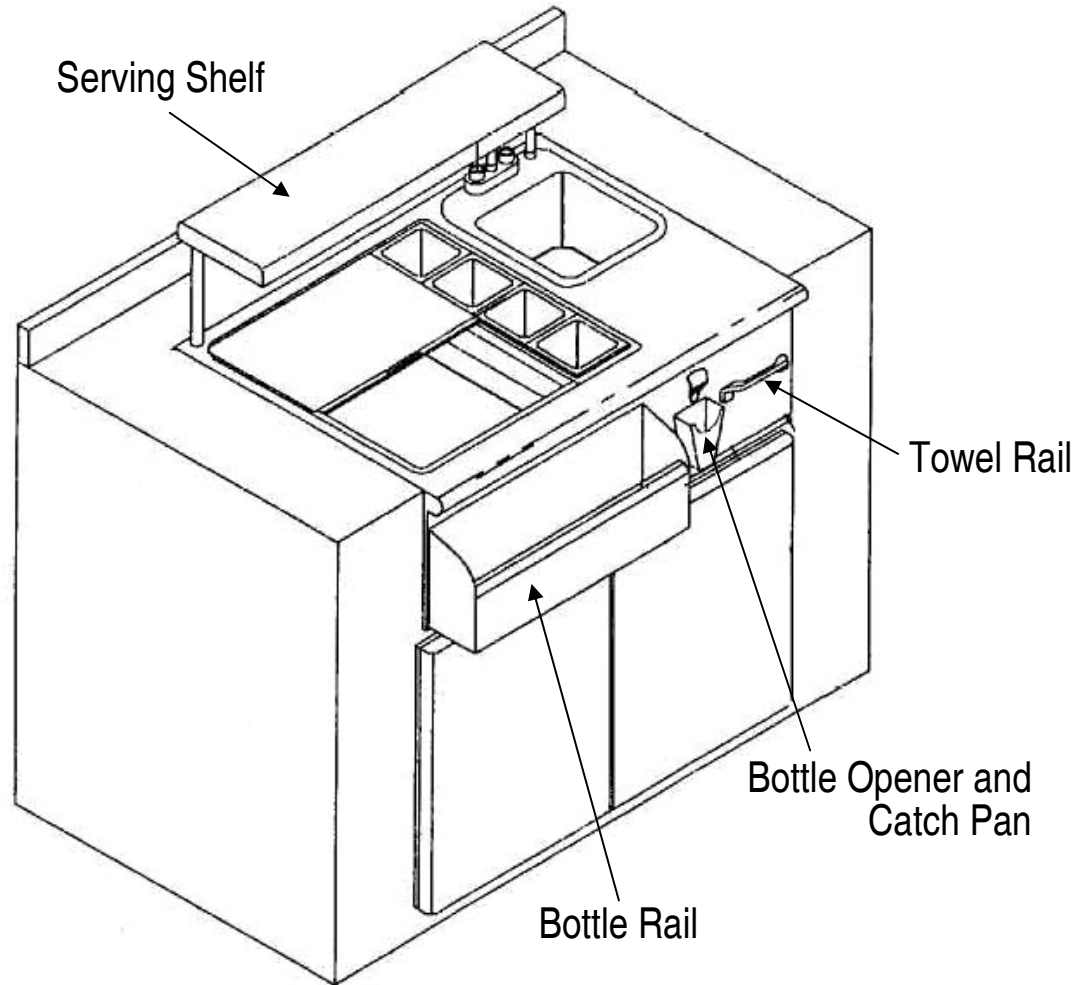

BUILT-IN MODEL

MODEL # IRDT-30 (Installed)

SOLAIRE INFRARED GRILLING SYSTEMS (a division of)
RASMUSSEN IRON WORKS, Inc.
12028 E. PHILADELPHIA ST., WHITTIER, CALIFORNIA 90601
562-696-8718 www.rasmussen.biz