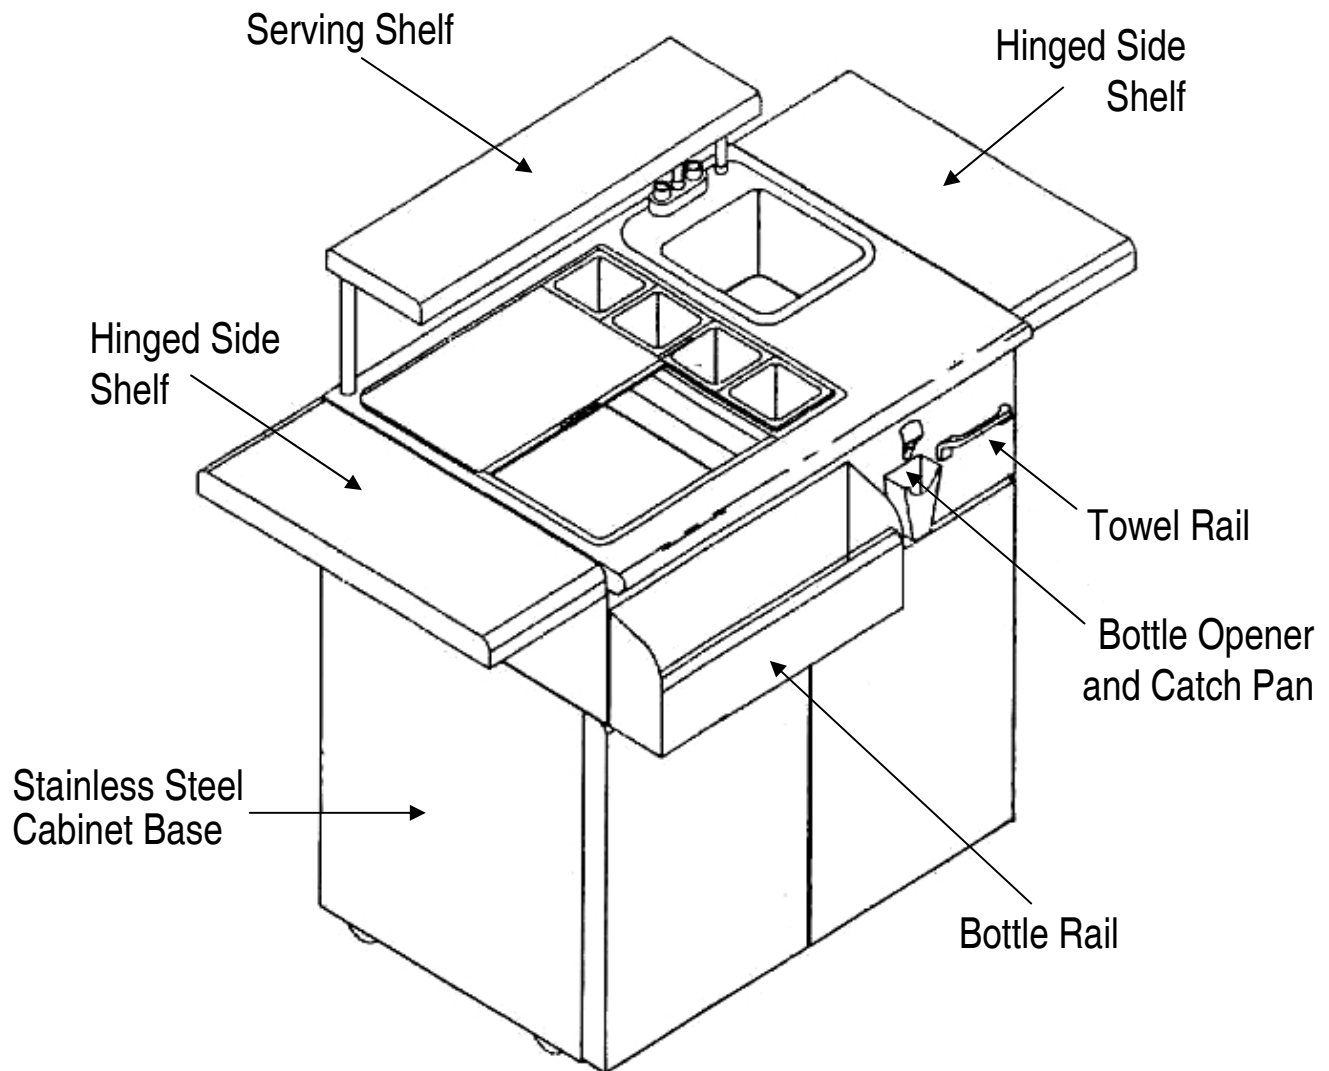

MODEL # IRDT-30C (Cart Shown)

NOTE: MODEL#IRDT-30 (Built in) Same as above w/o cabinet or side shelves

SOLAIRE INFRARED GRILLING SYSTEMS (a division of)
RASMUSSEN IRON WORKS, Inc.
12028 E. PHILADELPHIA ST., WHITTIER, CALIFORNIA 90601
562-696-8718 www.rasmussen.biz