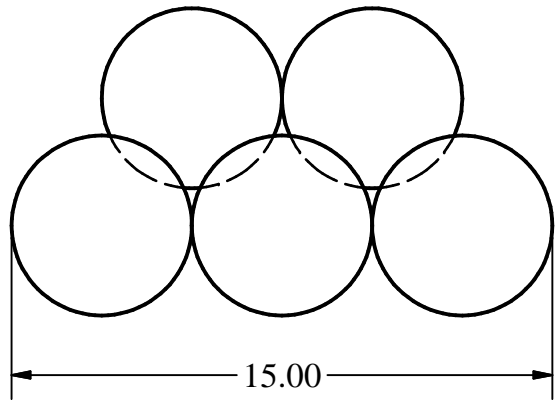

TOP VIEW

FRONT VIEW

RH SIDE VIEW

TIER 2 = 2

TIER 1 = 6

**NOTES:**

1. MFB-16-1 CONTAINS 8 Ø5" FIREBALLS
2. USE WITH CS16 BURNER

<b>RASMUSSEN</b> THE GAS LOG COMPANY 12028 PHILADELPHIA ST. WHITTIER, CA 90601	UNLESS OTHERWISE SPECIFIED DO NOT SCALE DRAWING	<b>PART NAME:</b> MFB-16-1
<b>DRAWN BY:</b> AA <b>DATE:</b> 09/03/20	<b>MATERIAL:</b> REFRACTORY CONCRETE	<b>DEPT:</b> LOG SHOP