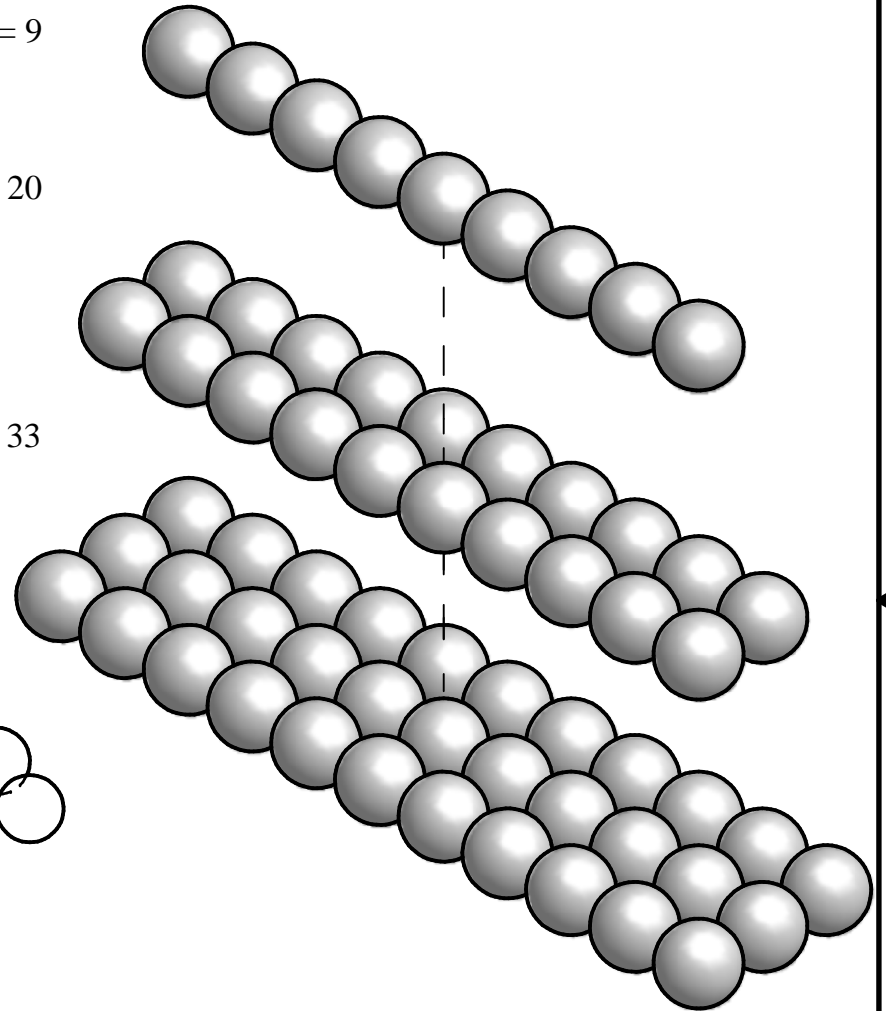

TOP VIEW

FRONT VIEW

RH SIDE VIEW

TIER 3 = 9

TIER 2 = 20

TIER 1 = 33

**NOTES:**

1. MFB-54-2 CONTAINS 62  $\varnothing 5"$  FIREBALLS
2. USE WITH CS54 BURNER

<b>RASMUSSEN</b> THE GAS LOG COMPANY 12028 PHILADELPHIA ST. WHITTIER, CA 90601	UNLESS OTHERWISE SPECIFIED DO NOT SCALE DRAWING	<b>PART NAME:</b> MFB-54-2
<b>DRAWN BY:</b> AA <b>DATE:</b> 09/03/20	<b>MATERIAL:</b> REFRACTORY CONCRETE	<b>DEPT:</b> LOG SHOP