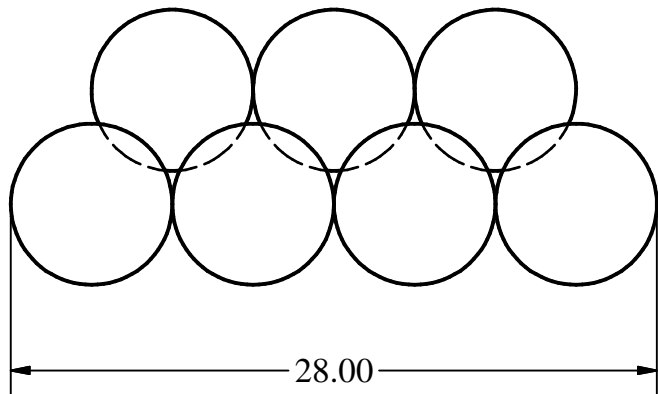

TOP VIEW

FRONT VIEW

RH SIDE VIEW

TIER 2 = 3

TIER 1 = 8

NOTES:

1. MFB-27-1 CONTAINS 11 $\varnothing 7$ " FIREBALLS
2. USE WITH CS27W OR CS30W BURNER

RASMUSSEN THE GAS LOG COMPANY 12028 PHILADELPHIA ST. WHITTIER, CA 90601	UNLESS OTHERWISE SPECIFIED DO NOT SCALE DRAWING	PART NAME: MFB-27-1
DRAWN BY: AA DATE: 09/03/20	MATERIAL: REFRACTORY CONCRETE	DEPT: LOG SHOP