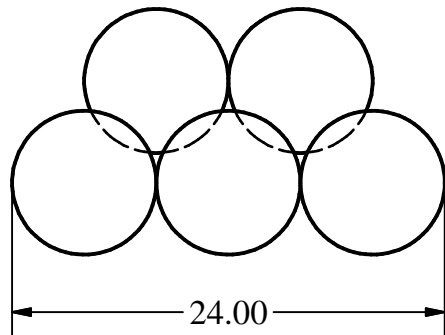

TOP VIEW

FRONT VIEW

RH SIDE VIEW

TIER 2 = 2

TIER 1 = 6

NOTES:

1. MFB-27-2 CONTAINS 8 \varnothing 8" FIREBALLS
2. USE WITH CS27W BURNER

RASMUSSEN THE GAS LOG COMPANY 12028 PHILADELPHIA ST. WHITTIER, CA 90601	UNLESS OTHERWISE SPECIFIED DO NOT SCALE DRAWING	PART NAME: MFB-27-2
DRAWN BY: AA DATE: 09/03/20	MATERIAL: REFRACTORY CONCRETE	DEPT: LOG SHOP