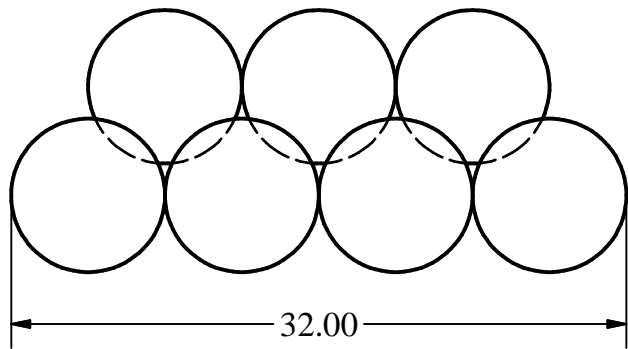

TOP VIEW

FRONT VIEW

RH SIDE VIEW

TIER 2 = 3

TIER 1 = 8

NOTES:

1. MFB-36-2 CONTAINS 11 Ø8" FIREBALLS
2. USE WITH CS33W OR CS36 BURNER

RASMUSSEN THE GAS LOG COMPANY 12028 PHILADELPHIA ST. WHITTIER, CA 90601	UNLESS OTHERWISE SPECIFIED DO NOT SCALE DRAWING	PART NAME: MFB-36-2
DRAWN BY: AA DATE: 09/03/20	MATERIAL: REFRACTORY CONCRETE	DEPT: LOG SHOP