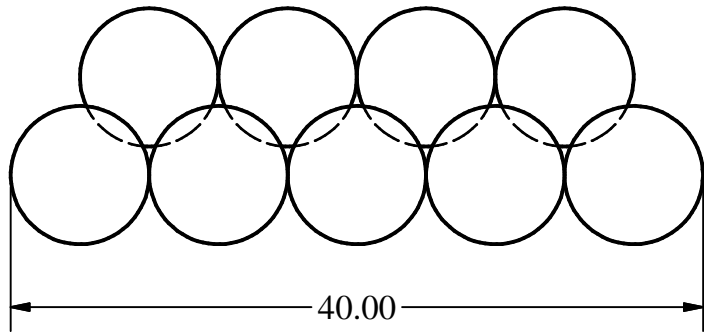

TOP VIEW

FRONT VIEW

RH SIDE VIEW

TIER 2 = 4

TIER 1 = 10

**NOTES:**

1. MFB-42-2 CONTAINS 14 Ø8" FIREBALLS
2. USE WITH CS42 BURNER

<b>RASMUSSEN</b> THE GAS LOG COMPANY 12028 PHILADELPHIA ST. WHITTIER, CA 90601	UNLESS OTHERWISE SPECIFIED DO NOT SCALE DRAWING	<b>PART NAME:</b> MFB-42-2
<b>DRAWN BY:</b> AA <b>DATE:</b> 09/03/20	<b>MATERIAL:</b> REFRACTORY CONCRETE	<b>DEPT:</b> LOG SHOP