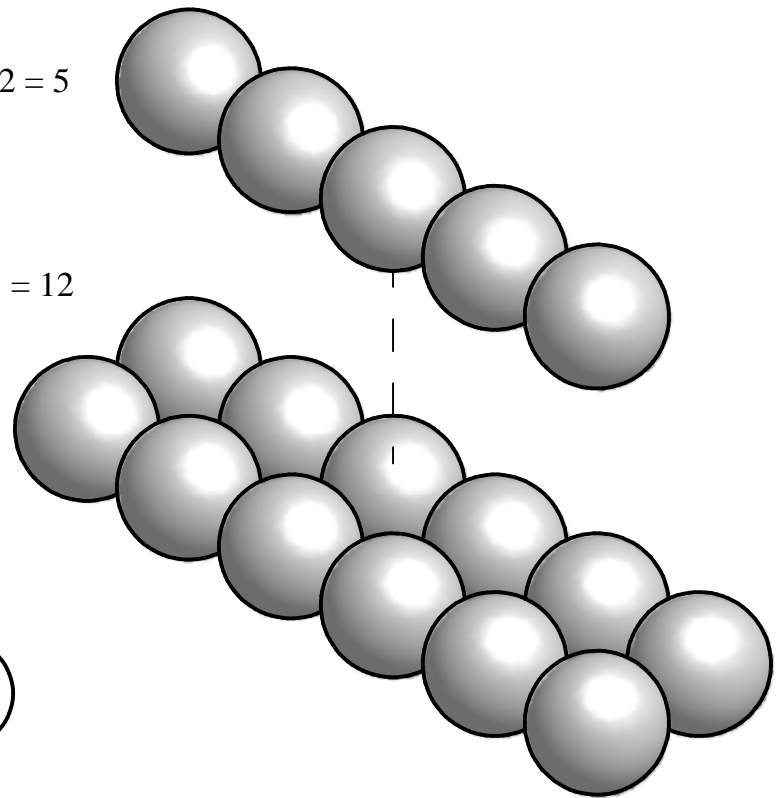

TOP VIEW

FRONT VIEW

RH SIDE VIEW

TIER 2 = 5

TIER 1 = 12

NOTES:

- 1. MFB-48-2 CONTAINS 17 Ø8" FIREBALLS
- 2. USE WITH CS48 BURNER

<p>RASMUSSEN THE GAS LOG COMPANY 12028 PHILADELPHIA ST. WHITTIER, CA 90601</p>	<p>UNLESS OTHERWISE SPECIFIED DO NOT SCALE DRAWING</p>	<p>PART NAME: MFB-48-2</p>
<p>DRAWN BY: AA</p>	<p>DATE: 09/03/20</p>	<p>MATERIAL: REFRACTORY CONCRETE</p>
<p>DEPT: LOG SHOP</p>		