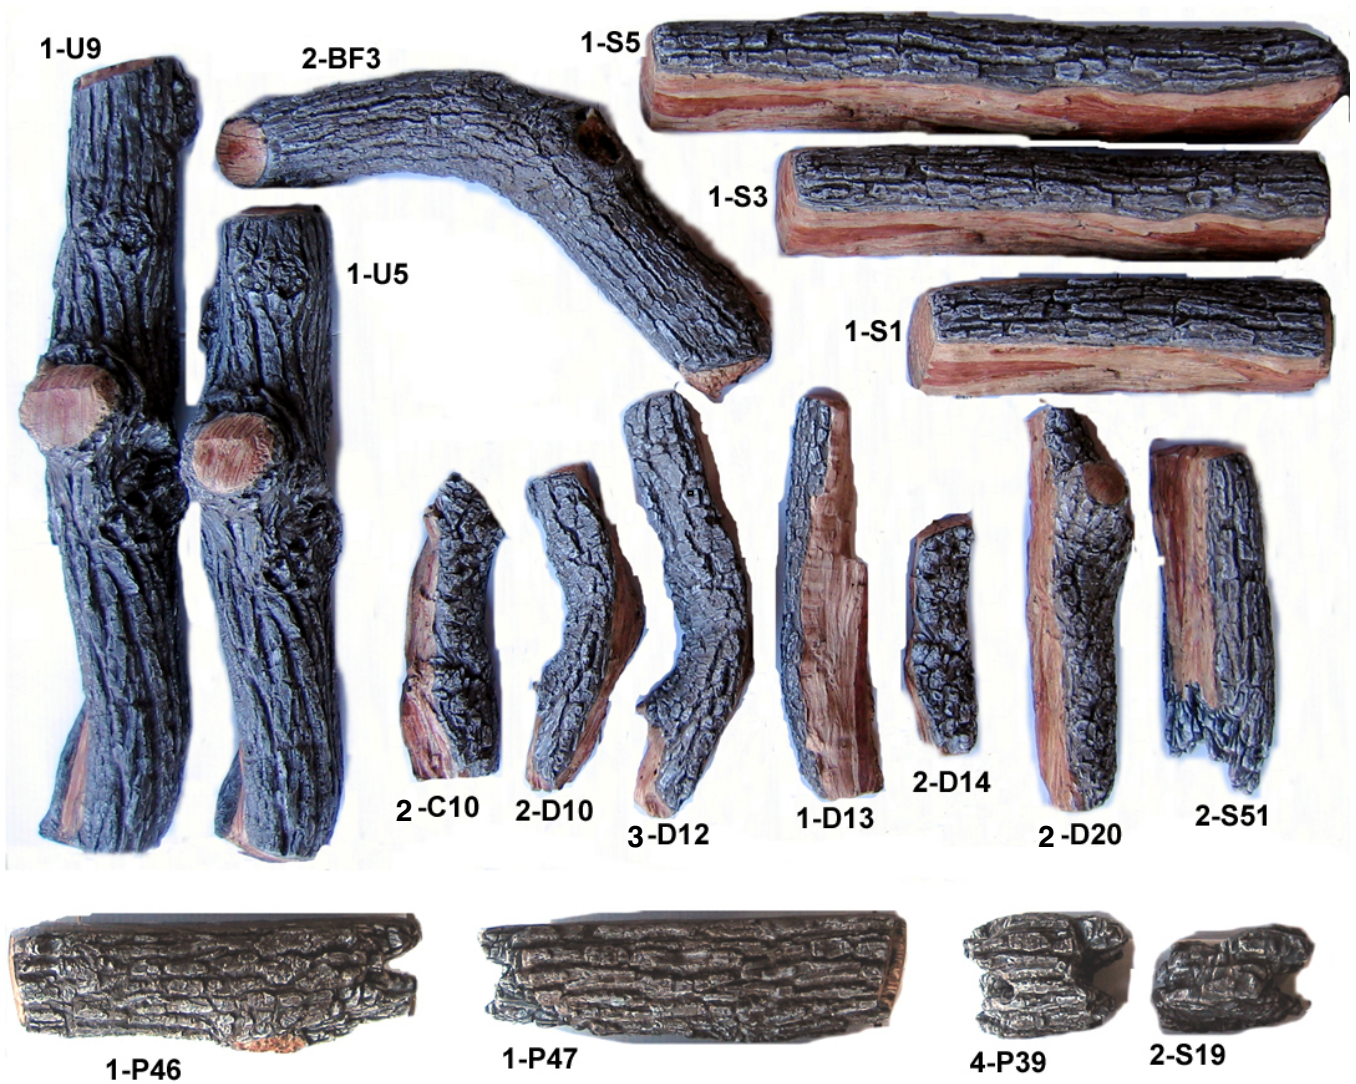

## PH72 Timberfire Logs Recommended Configuration

**PH72 (29 pieces)**