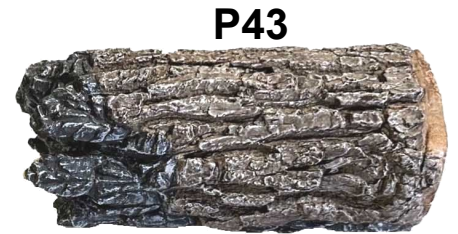

PH30

Carton 1 of 3

37 W (24 LOG)

Carton 2 of 3

35 W (24 LOG)

Carton 3 of 3

35 KS (30 L/S)