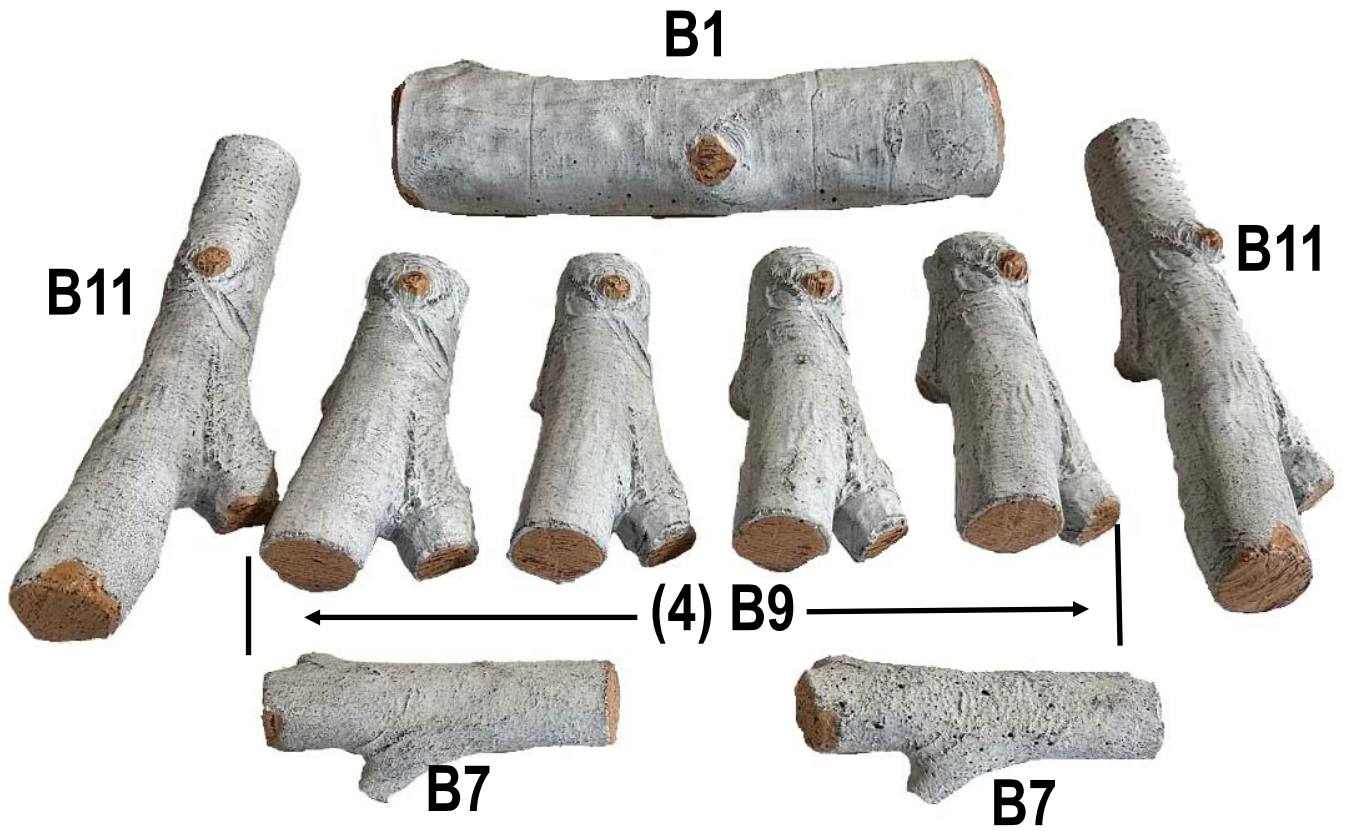

1 of 1 Carton

FP20WB

44lbs (FF Box size) Ctn 24S/L