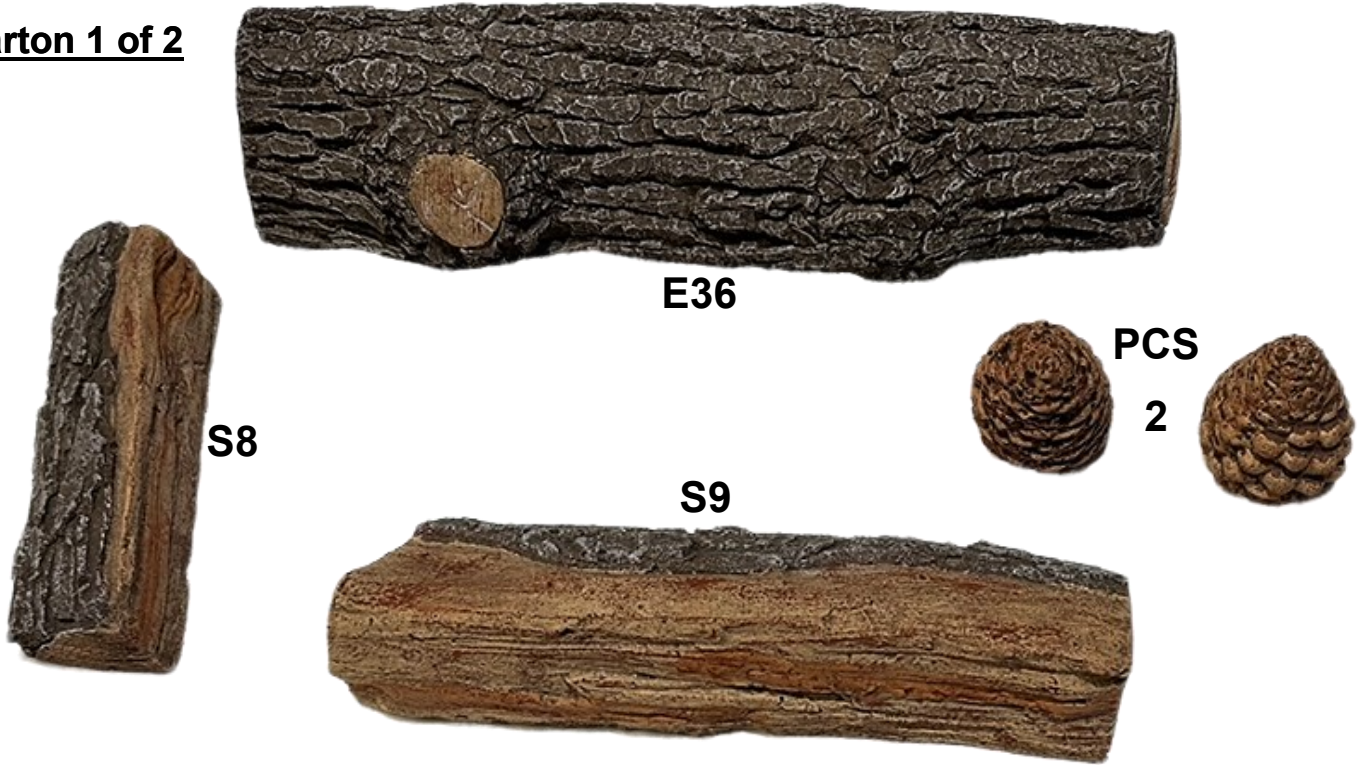

DF-LS21

Carton 1 of 2

30 W (24 LOG)

Carton 2 of 2

30 W (24 LOG)