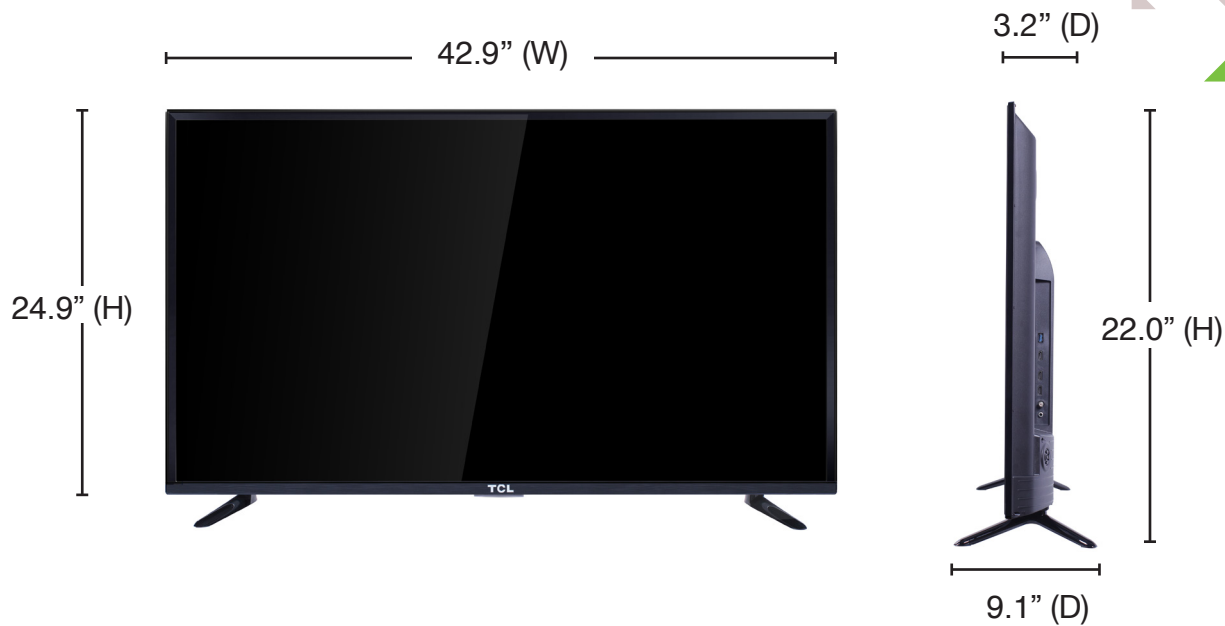

Slim Bezel

Enjoy more of the picture and fit the TV into smaller spaces with the elegant slim frame industrial design.

HDMI x 3

Digital audio/video inputs enable quality playback and avoid signal loss transmission between source and TV set.

USB

USB port enables you to plug in a USB stick and choose from JPEG photo playback or play stored mp3 music.

Dolby Digital

Dolby Digital processing allows immersive sound in a compact design.

48FD2700

TV SPECIFICATIONS

Screen Size	48" Class
Diagonal View	47.6"
TV Type	LED
Refresh Rate	120Hz
Maximum Resolution	1920 x 1080
Ambient Light Sensor	No
Power	110W
Mount Pattern & Screw Size	200mm (V) x 200mm (H), M6 x 16mm

DIMENSIONS [W x H x D]

Product Dimensions	42.9" x 27.0" x 9.1"
Product Weight	22 lbs
Product Dimensions without Stand	42.9" x 24.9" x 3.2"
Product Weight without Stand	21.5 lbs
Shipping Dimensions	50.5" x 30.2" x 6.1"
Shipping Weight	32.42 lbs