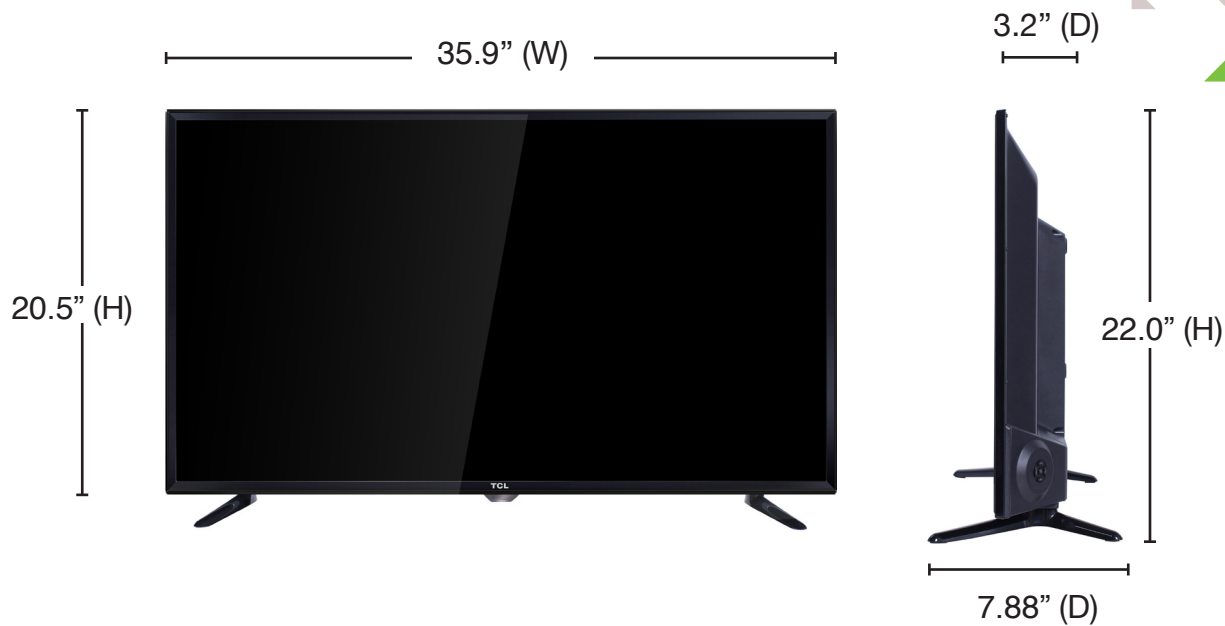

#### USB

USB port enables you to plug in a USB stick and choose from JPEG photo playback or play stored mp3 music.

## TV SPECIFICATIONS

Screen Size	40" Class
Diagonal View	39.5"
TV Type	LED
Refresh Rate	120Hz
Maximum Resolution	1920 x 1080
Ambient Light Sensor	No
Power	65W
Mount Pattern & Screw Size	100mm (V) x 150mm (H), M6 x 16mm

## DIMENSIONS [W x H x D]

Product Dimensions	35.9" x 22.0" x 7.88"
Product Weight	15.76 lbs
Product Dimensions without Stand	35.9" x 20.5" x 3.2"
Product Weight without Stand	15.56 lbs
Shipping Dimensions	44.1" x 25.8" x 5.67"
Shipping Weight	21.4 lbs