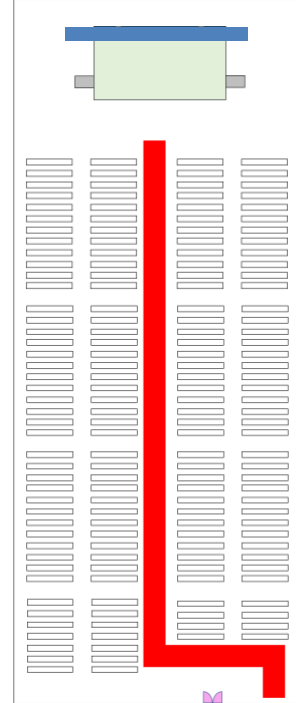

SAMPLE FLOORPLANS

Banquet Set-up [780 Guests]

Theatre Set-up [1,800 Guests]

Cluster Set-up [630 Guests]

Classroom Set-up [1,048 Guests]

- Main Stage Dimensions: 40ft (L) x 20ft (W) x 4ft (H)
- P2.5mm Digital Canvas [LED Wall] Dimensions: 21m by 4m on stage of 72ft (L) x 4ft (W) x 4ft
- Suntec Decoy