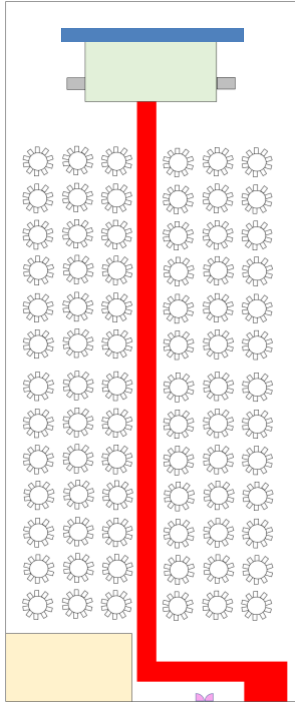

SAMPLE FLOORPLANS

Banquet Set-up [780 Guests]

Theatre Set-up [1,800 Guests]

Cluster Set-up [630 Guests]

Classroom Set-up [1,048 Guests]

- Main Stage Dimensions: 40ft (L) x 20ft (W) x 4ft (H)
- P2.5mm Digital Canvas [LED Wall] Dimensions: 21m by 4m on stage of 72ft (L) x 4ft (W) x 4ft
- Suntec Decoy