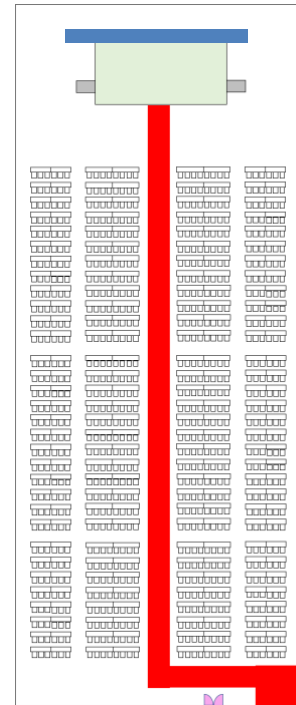

SAMPLE FLOORPLANS

Banquet Set-up [780 Guests]

Theatre Set-up [1,800 Guests]

Cluster Set-up [630 Guests]

Classroom Set-up [1,048 Guests]

- Main Stage Dimensions: 40ft (L) x 20ft (W) x 4ft (H)
- P2.5mm Digital Canvas [LED Wall] Dimensions: 21m by 4m on stage of 72ft (L) x 4ft (W) x 4ft
- Suntec Decoy