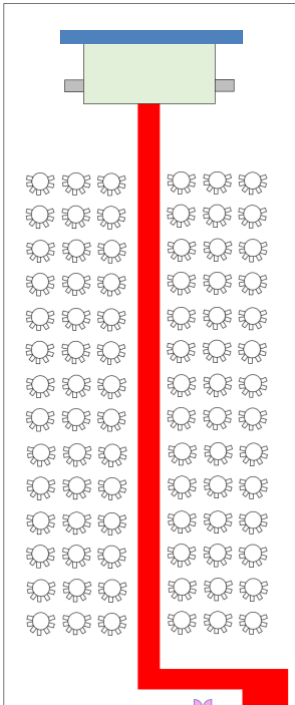

SAMPLE FLOORPLANS

Banquet Set-up [780 Guests]

Theatre Set-up [1,800 Guests]

Cluster Set-up [630 Guests]

Classroom Set-up [1,048 Guests]

- Main Stage Dimensions: 40ft (L) x 20ft (W) x 4ft (H)
- P2.5mm Digital Canvas [LED Wall] Dimensions: 21m by 4m on stage of 72ft (L) x 4ft (W) x 4ft
- Suntec Decoy