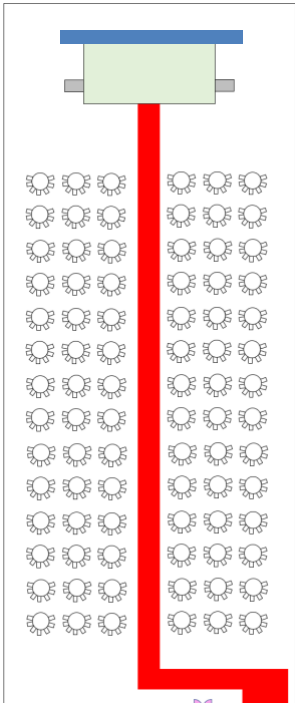

**SAMPLE FLOORPLANS**

**Banquet Set-up [780 Guests]**

**Theatre Set-up [1,800 Guests]**

**Cluster Set-up [630 Guests]**

**Classroom Set-up [1,048 Guests]**

- Main Stage Dimensions: 40ft (L) x 20ft (W) x 4ft (H)
- P2.5mm Digital Canvas [LED Wall] Dimensions: 21m by 4m on stage of 72ft (L) x 4ft (W) x 4ft
- Suntec Decoy