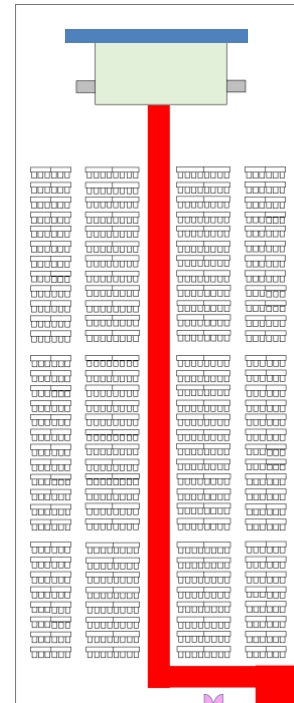

**SAMPLE FLOORPLANS**

**Banquet Set-up [780 Guests]**

**Theatre Set-up [1,800 Guests]**

**Cluster Set-up [630 Guests]**

**Classroom Set-up [1,048 Guests]**

- Main Stage Dimensions: 40ft (L) x 20ft (W) x 4ft (H)
- P2.5mm Digital Canvas [LED Wall] Dimensions: 21m by 4m on stage of 72ft (L) x 4ft (W) x 4ft
- Suntec Decoy