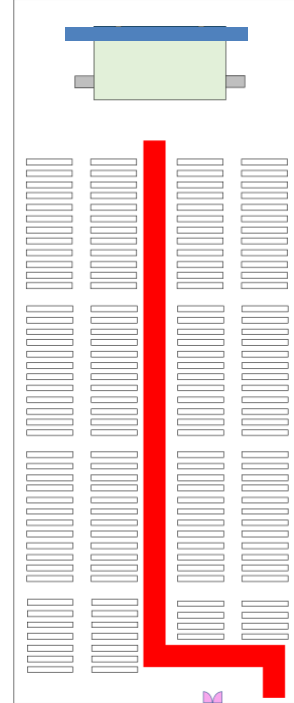

**SAMPLE FLOORPLANS**

**Banquet Set-up [780 Guests]**

**Theatre Set-up [1,800 Guests]**

**Cluster Set-up [630 Guests]**

**Classroom Set-up [1,048 Guests]**

- Main Stage Dimensions: 40ft (L) x 20ft (W) x 4ft (H)
- P2.5mm Digital Canvas [LED Wall] Dimensions: 21m by 4m on stage of 72ft (L) x 4ft (W) x 4ft
- Suntec Decoy