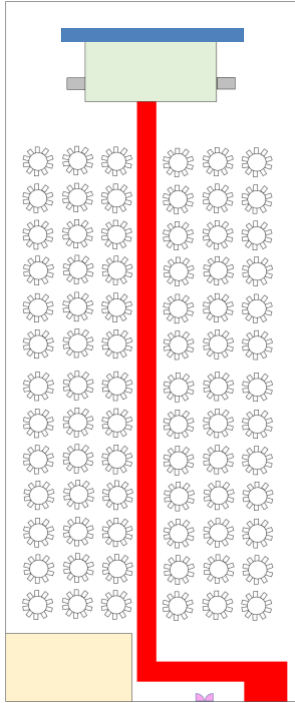

**SAMPLE FLOORPLANS**

**Banquet Set-up [780 Guests]**

**Theatre Set-up [1,800 Guests]**

**Cluster Set-up [630 Guests]**

**Classroom Set-up [1,048 Guests]**

- Main Stage Dimensions: 40ft (L) x 20ft (W) x 4ft (H)
- P2.5mm Digital Canvas [LED Wall] Dimensions: 21m by 4m on stage of 72ft (L) x 4ft (W) x 4ft
- Suntec Decoy