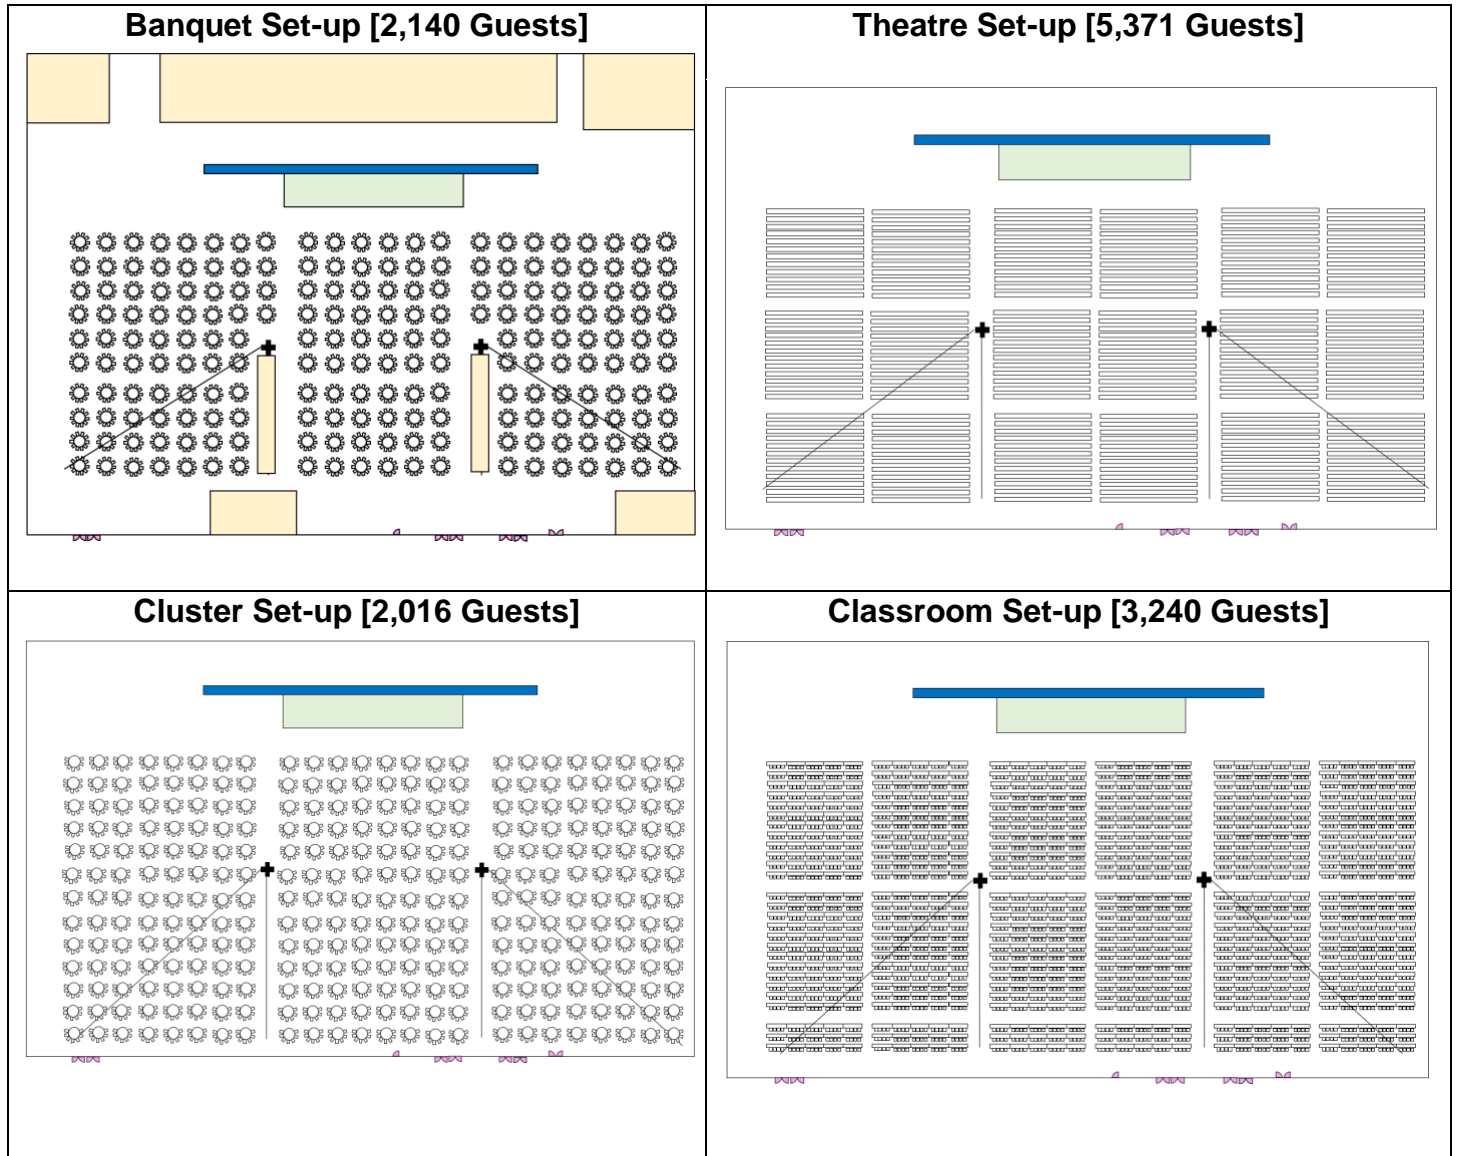

SAMPLE FLOORPLANS

- Stage Dimensions: 64ft (L) x 16ft (B) x 4ft (H)
- P2.5mm Digital Canvas [LED Wall] Dimensions: 45m x 5m
- Suntec Decoy / Internal