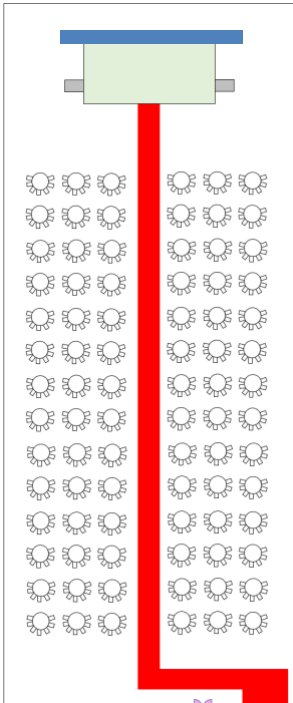

SAMPLE FLOORPLANS

Banquet Set-up [780 Guests]

Theatre Set-up [1,857 Guests]

Cluster Set-up [651 Guests]

Classroom Set-up [1,048 Guests]

- Main Stage Dimensions: 40ft (L) x 20ft (W) x 4ft (H)
- P2.5mm Digital Canvas [LED Wall] Dimensions: 21m by 4m on stage of 72ft (L) x 4ft (W) x 4ft
- Suntec Decoy