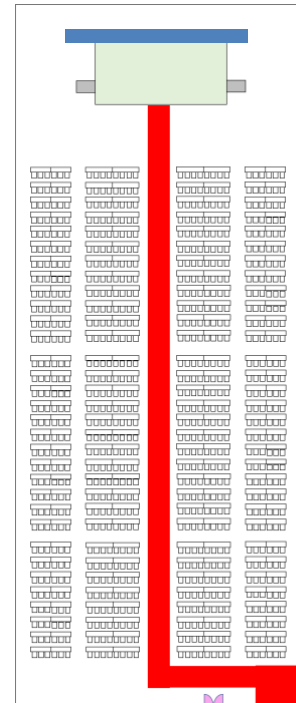

SAMPLE FLOORPLANS

Banquet Set-up [780 Guests]

Theatre Set-up [1,857 Guests]

Cluster Set-up [651 Guests]

Classroom Set-up [1,048 Guests]

- Main Stage Dimensions: 40ft (L) x 20ft (W) x 4ft (H)
- P2.5mm Digital Canvas [LED Wall] Dimensions: 21m by 4m on stage of 72ft (L) x 4ft (W) x 4ft
- Suntec Decoy