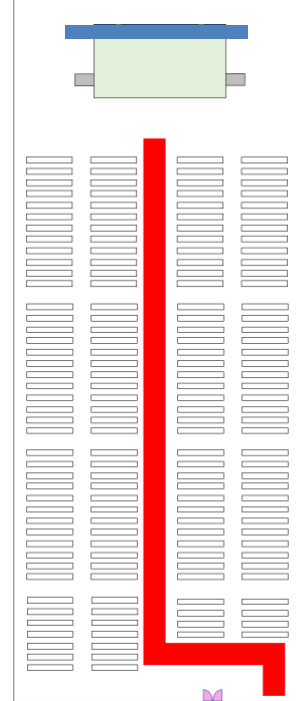

SAMPLE FLOORPLANS

Banquet Set-up [780 Guests]

Theatre Set-up [1,857 Guests]

Cluster Set-up [651 Guests]

Classroom Set-up [1,048 Guests]

- Main Stage Dimensions: 40ft (L) x 20ft (W) x 4ft (H)
- P2.5mm Digital Canvas [LED Wall] Dimensions: 21m by 4m on stage of 72ft (L) x 4ft (W) x 4ft
- Suntec Decoy