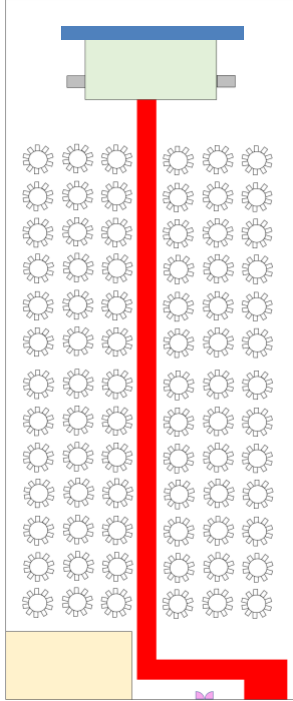

SAMPLE FLOORPLANS

Banquet Set-up [780 Guests]

Theatre Set-up [1,857 Guests]

Cluster Set-up [651 Guests]

Classroom Set-up [1,048 Guests]

- Main Stage Dimensions: 40ft (L) x 20ft (W) x 4ft (H)
- P2.5mm Digital Canvas [LED Wall] Dimensions: 21m by 4m on stage of 72ft (L) x 4ft (W) x 4ft
- Suntec Decoy