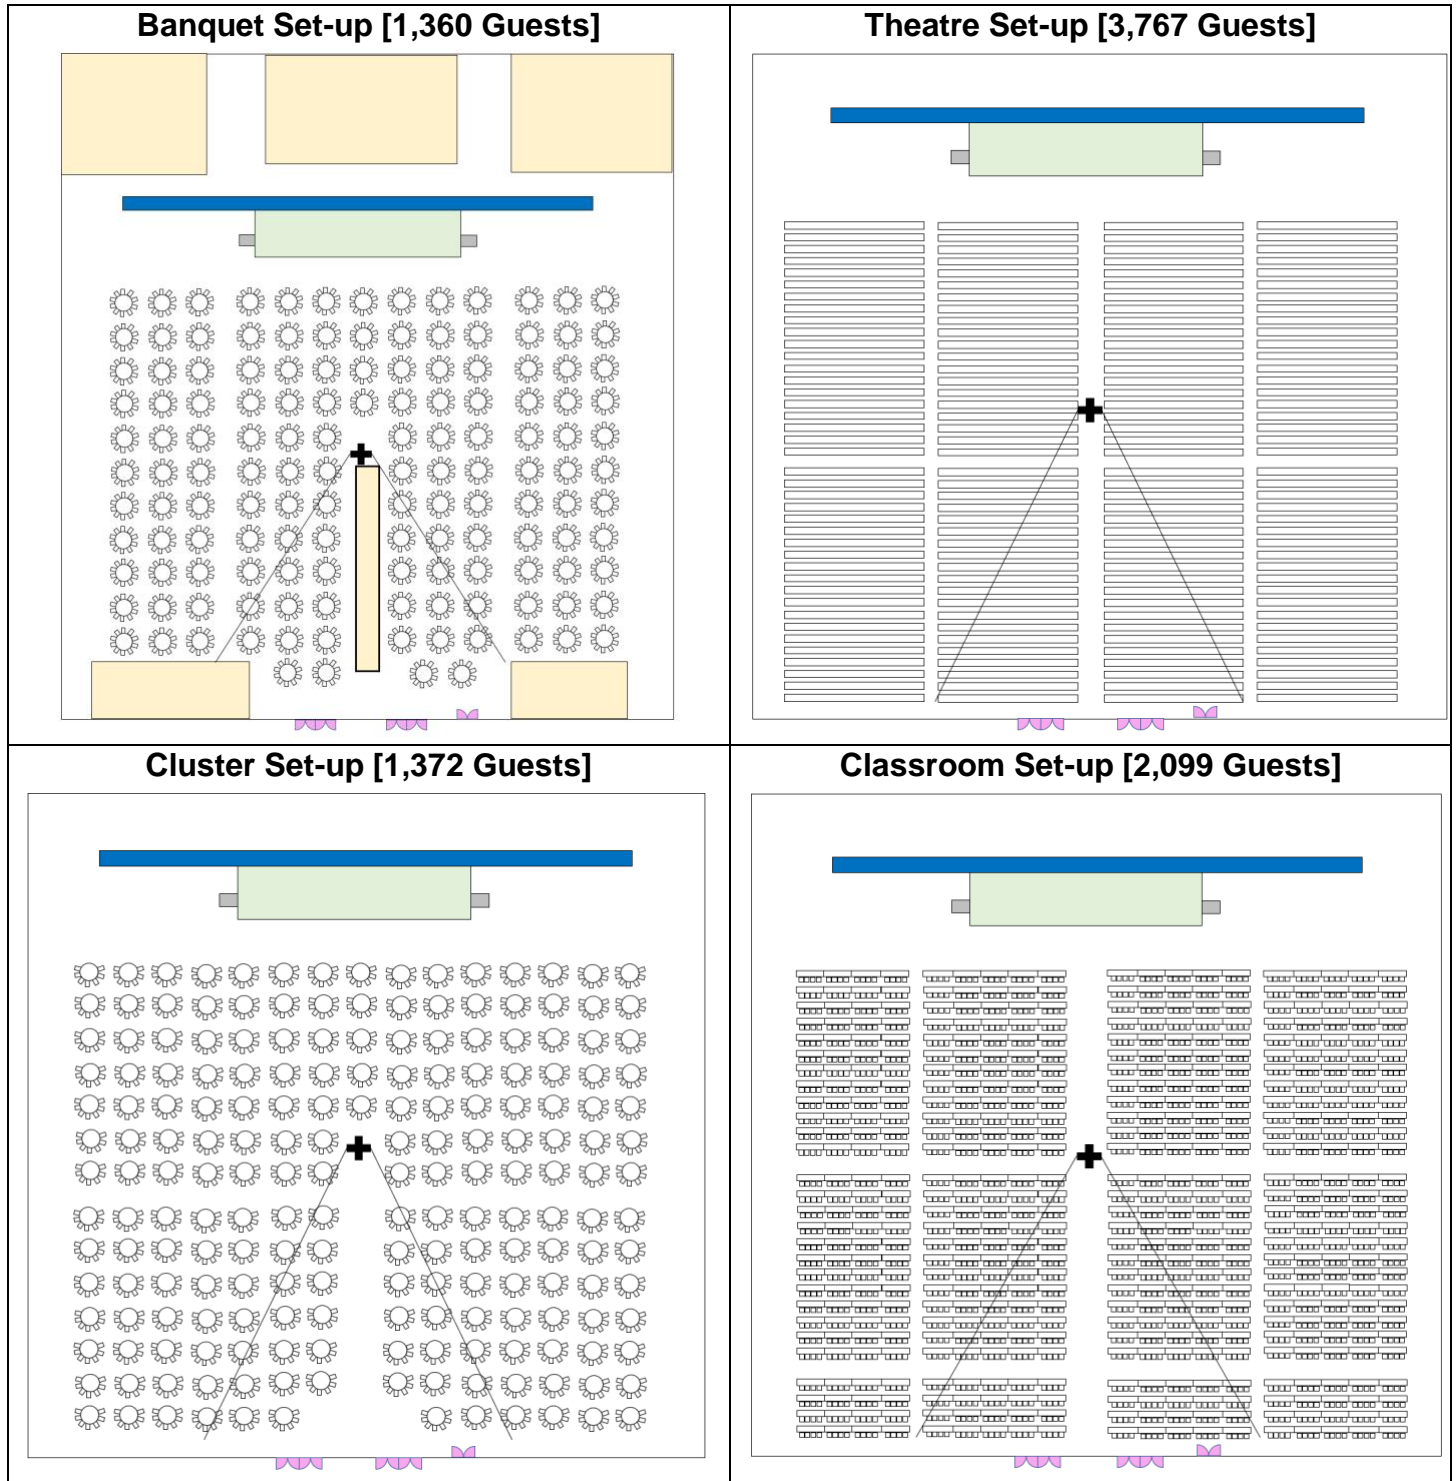

SAMPLE FLOORPLANS

- Stage Dimensions: 64ft (L) x 16ft (B) x 4ft (H)
- P2.5mm Digital Canvas [LED Wall] Dimensions: 45m x 5m
- Suntec Decoy / Internal

[EXPLORE ENGAGE](#)

[TECHNICAL BRIEF & INCLUSIONS](#)