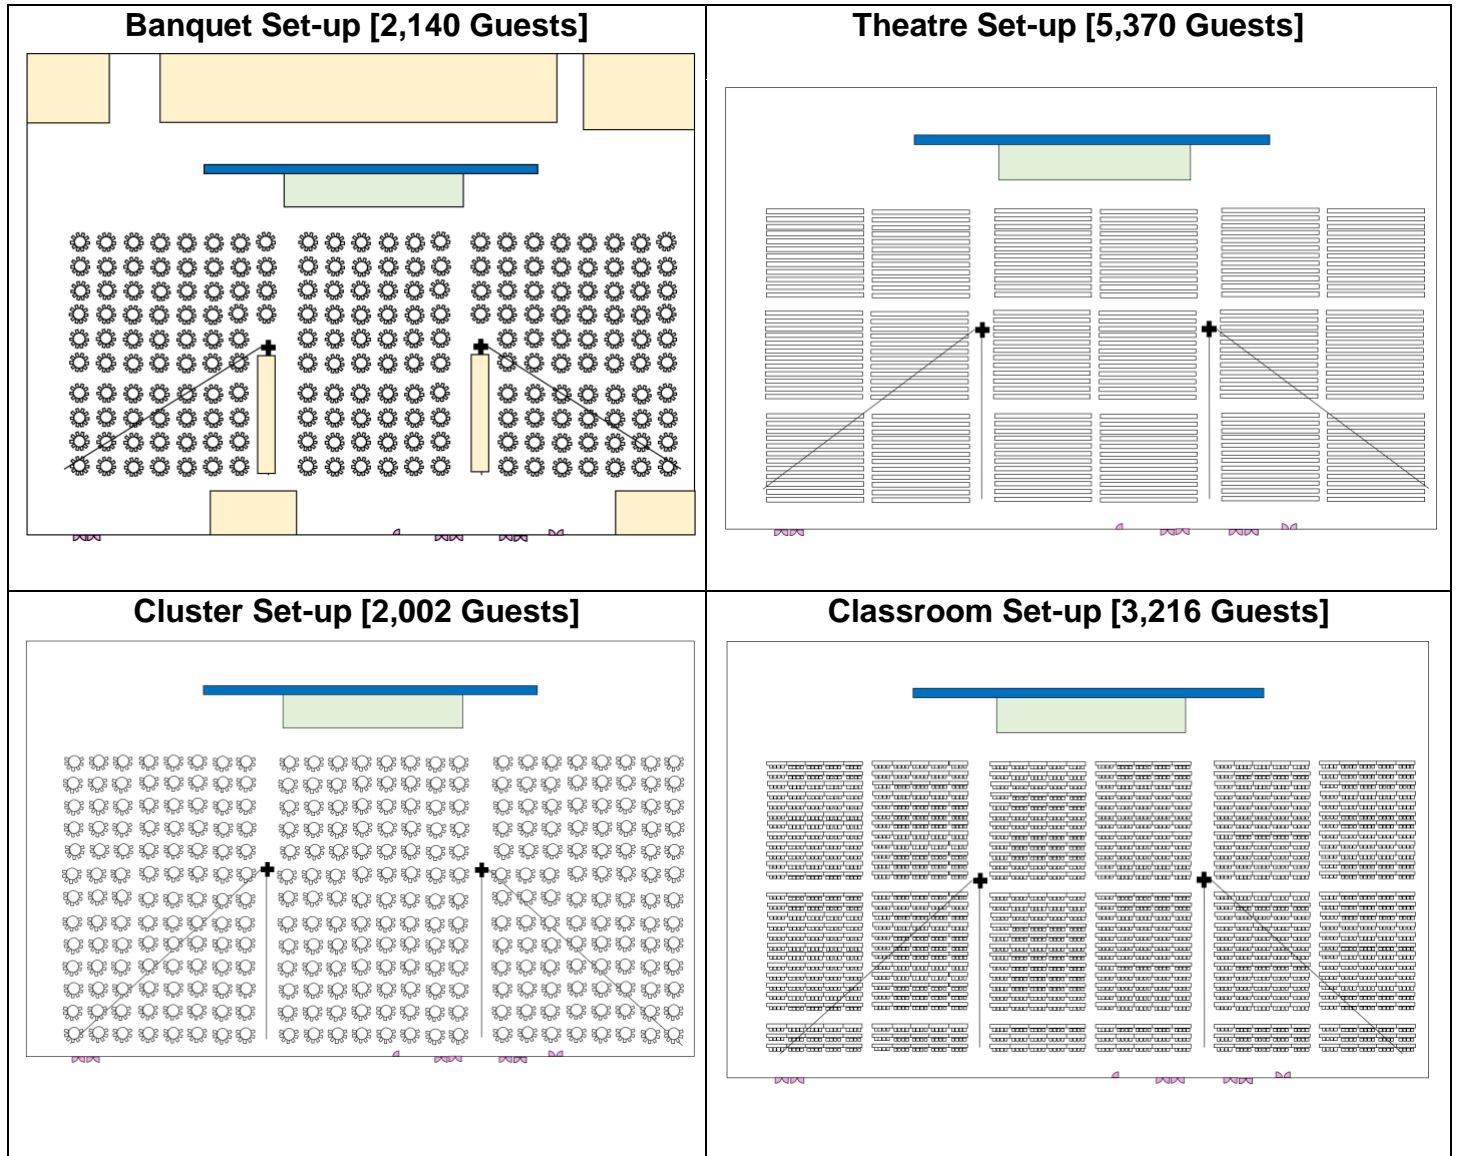

SAMPLE FLOORPLANS

- Stage Dimensions: 64ft (L) x 16ft (B) x 4ft (H)
- P2.5mm Digital Canvas [LED Wall] Dimensions: 45m x 5m
- Suntec Decoy / Internal