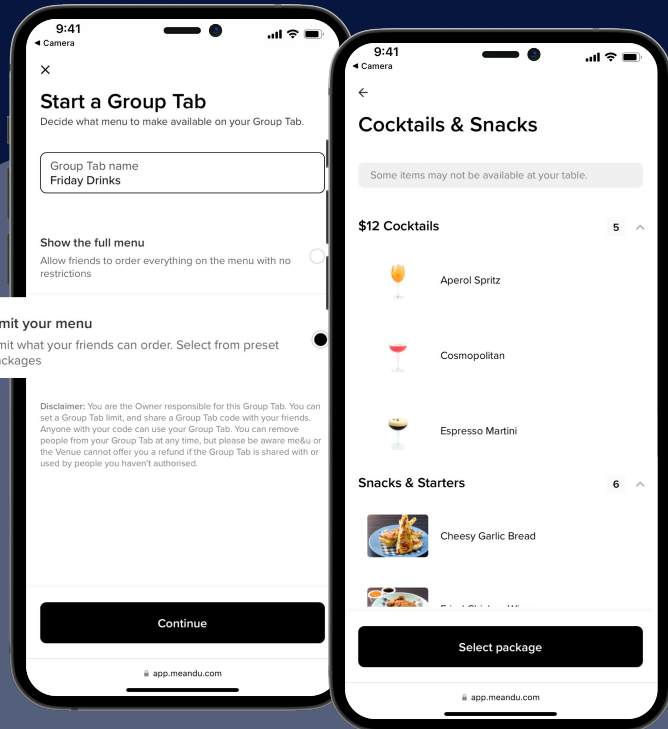

STAFF INSTRUCTIONS

How to create a Group Tab package

KEEP ME
BACK OF
HOUSE

1. Open Operator Portal and select **Group Tabs** from the menu.
2. Click **Create package** to start a new limited menu just for Group Tab customers.
3. Give it a name like **House Beers** and pick the products that will be included in this package ie. House beers in schooner size only.

manage.meandu.com