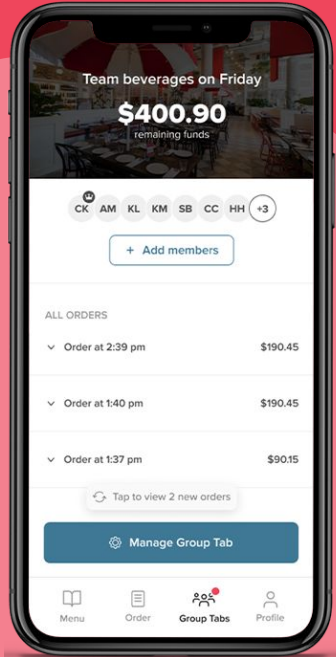

## GROUP TABS

# Let's get this party started!

KEEP ME  
BEHIND  
THE BAR

- 1.** Let's get started. Scan the beacon and select Group Tabs at the bottom.
- 2.** Select a payment method and **set a tab limit.** **Heads up,** you'll be charged at this stage.
- 3.** Now you're ready to invite your friends to join your **Group Tab** via the QR Code.
- 4.** You'll receive a text when you've got 20% of your funds left. Any **unused funds** will be refunded after you've closed your **Group Tab.**