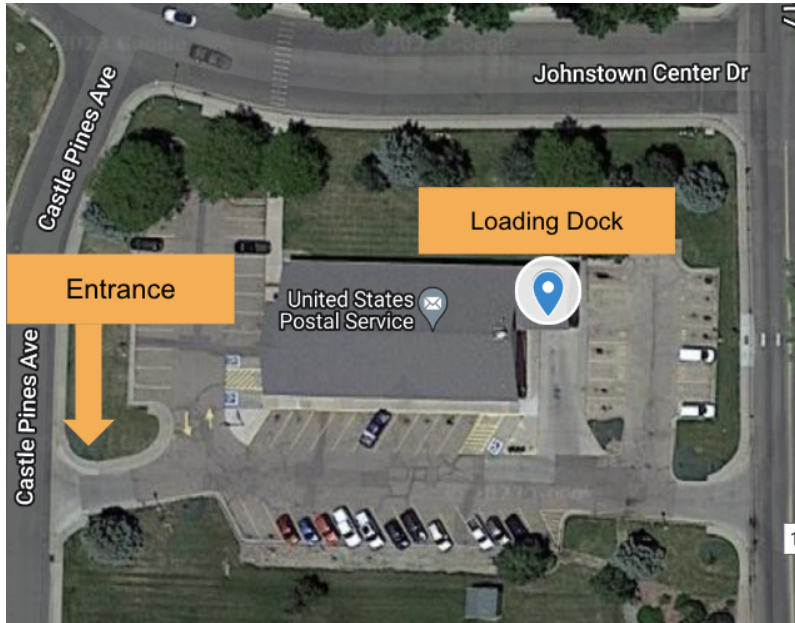

Post Office Locations - Denver

121 CASTLE PINES AVE, JOHNSTOWN, CO 80534

Enter the post office entrance off of Castle Pines Ave and head towards the loading dock at the back of the building.

Park and walk up to the loading dock.

Hand off delivery sacks to a USPS associate and sign your initials for delivery confirmation.

- If an associate isn't available, ring the doorbell at the loading dock door and wait for assistance.