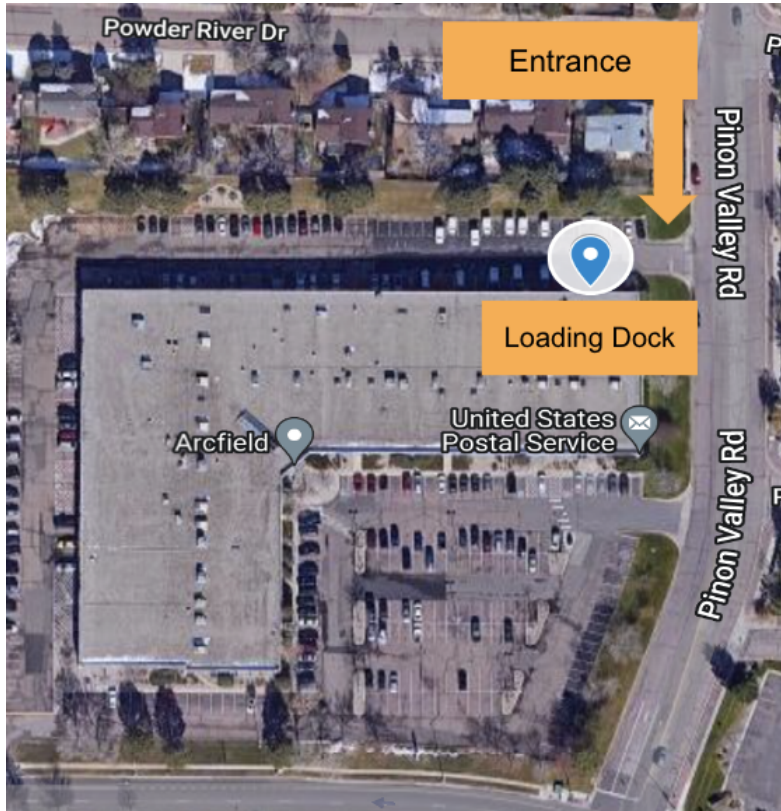

Post Office Locations - Denver

5001 CENTENNIAL BLVD, COLORADO SPRINGS, CO 80919

Enter the entrance behind the post office off of Pinon Valley Rd.

Park and walk up to the loading dock located to the immediate left of the entrance.

Hand off delivery sacks to a USPS associate and sign your initials for delivery confirmation.

- If an associate isn't available, ring the doorbell at the loading dock door and wait for assistance.