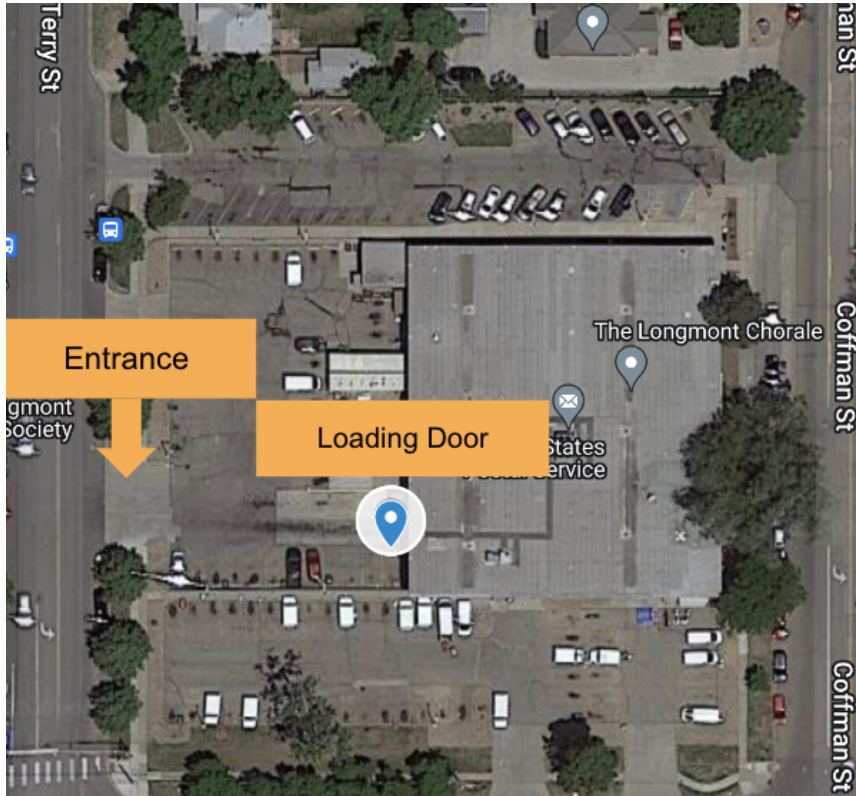

Post Office Locations - Denver

Tap the address to see drop-off instructions and pictures for your post office location:

- [201 COFFMAN ST, LONGMONT, CO 80501](#)
- [930 39TH AVE, GREELEY, CO 80634](#)
- [121 CASTLE PINES AVE, JOHNSTOWN, CO 80534](#)
- [425 3RD ST, BERTHOUD, CO 80513](#)
- [1540 S 8TH ST, COLORADO SPRINGS, CO 80905](#)
- [13055 BRADSHAW RD, PEYTON, CO 80831](#)
- [5001 CENTENNIAL BLVD, COLORADO SPRINGS, CO 80919](#)
- [545 3RD ST, MONUMENT, CO 80132](#)

Post Office Locations - Denver

201 COFFMAN ST, LONGMONT, CO 80501

Enter the employee entrance located off of Terry St.

Park and walk up to the loading door.

Hand off delivery sacks to a USPS associate and sign your initials for delivery confirmation.

- If an associate isn't available, ring the doorbell at the loading dock door and wait for assistance.

Post Office Locations - Denver

930 39TH AVE, GREELEY, CO 80634

Enter the employee entrance and head towards the back of the post office.