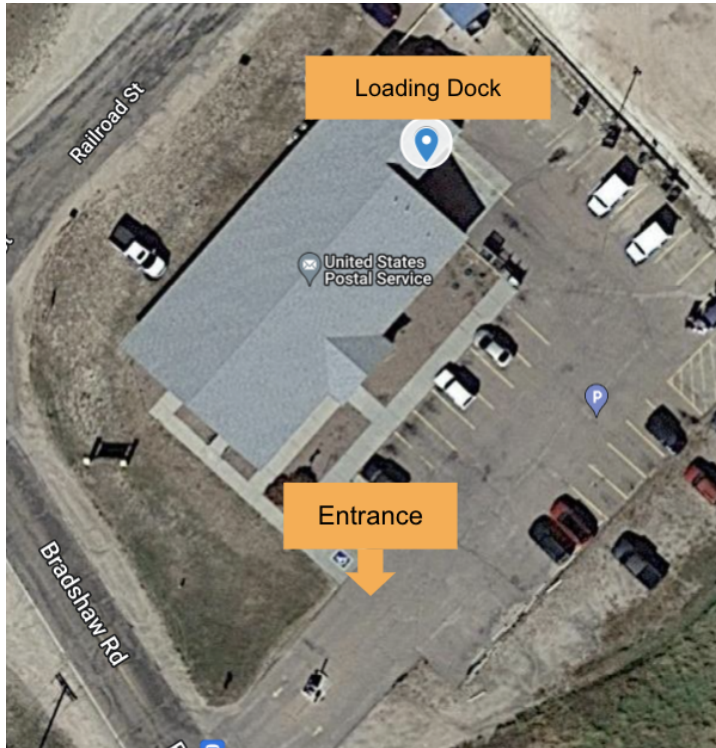

Post Office Locations - Denver

13055 BRADSHAW RD, PEYTON, CO 80831

Enter the post office entrance off of Bradshaw Rd. and head towards the loading dock located on the right side of the building.

Park and walk up to the loading dock.

Hand off delivery sacks to a USPS associate and sign your initials for delivery confirmation.

- If an associate isn't available, ring the doorbell at the loading dock door and wait for assistance.