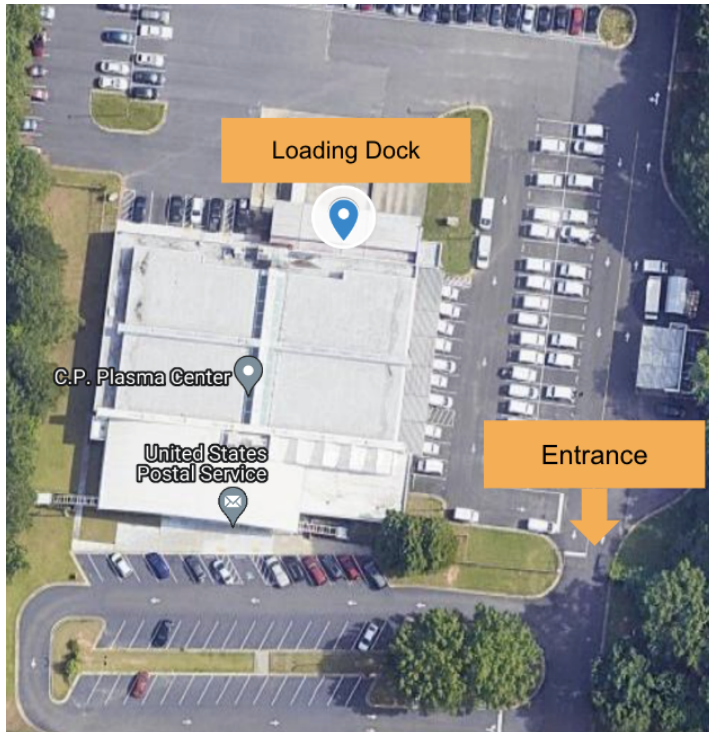

Post Office Locations - Atlanta

2385 GODBY RD, ATLANTA, GA 30349

Enter through the gated employee entrance, on the right side of the building, and head towards the loading dock located in the back.

Park and walk up to the loading dock.

Hand off delivery sacks to a USPS associate and sign your initials for delivery confirmation.

- If an associate isn't available, ring the doorbell at the loading dock door and wait for assistance.