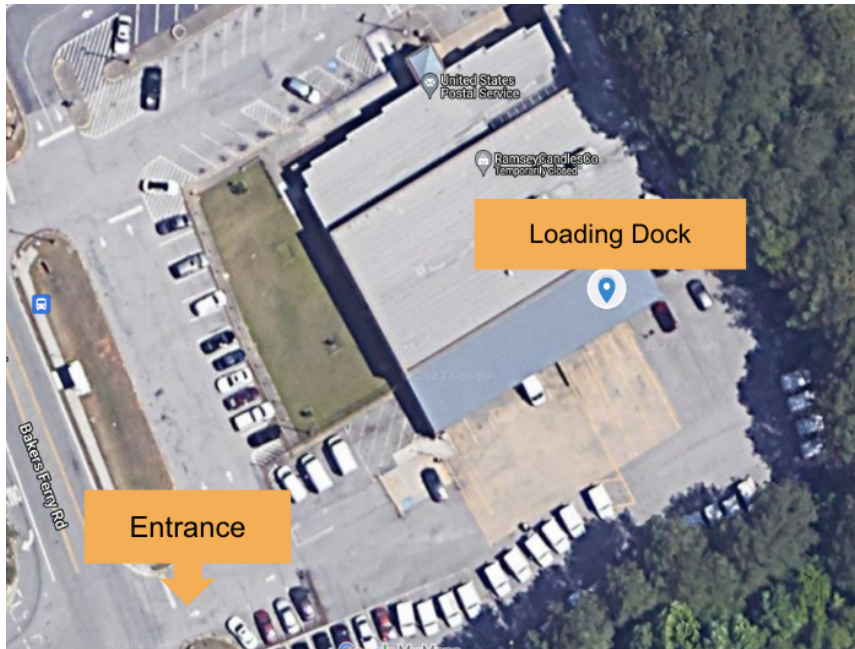

Post Office Locations - Atlanta

5686 FULTON INDUSTRIAL BLVD SW, ATLANTA, GA 30336

Enter through the gated employee entrance located at the back right of the post office off of Bakers Ferry Rd.

Park and walk up to the loading dock.

Hand off delivery sacks to a USPS associate and sign your initials for delivery confirmation.

- If an associate isn't available, ring the doorbell at the loading dock door and wait for assistance.