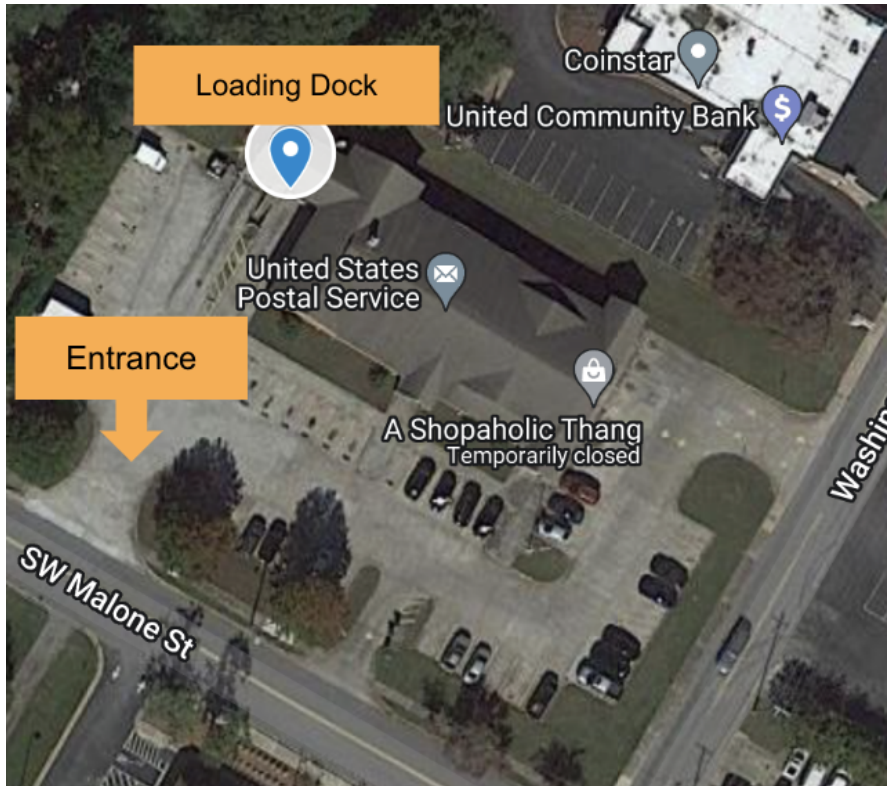

Post Office Locations - Atlanta

75 WASHINGTON ST, FAIRBURN, GA 30213

Enter the post office and head towards the loading dock located on the left side of the building. Park and walk up to the loading dock.

Hand off delivery sacks to a USPS associate and sign your initials for delivery confirmation.

- If an associate isn't available, ring the doorbell at the loading dock door and wait for assistance.