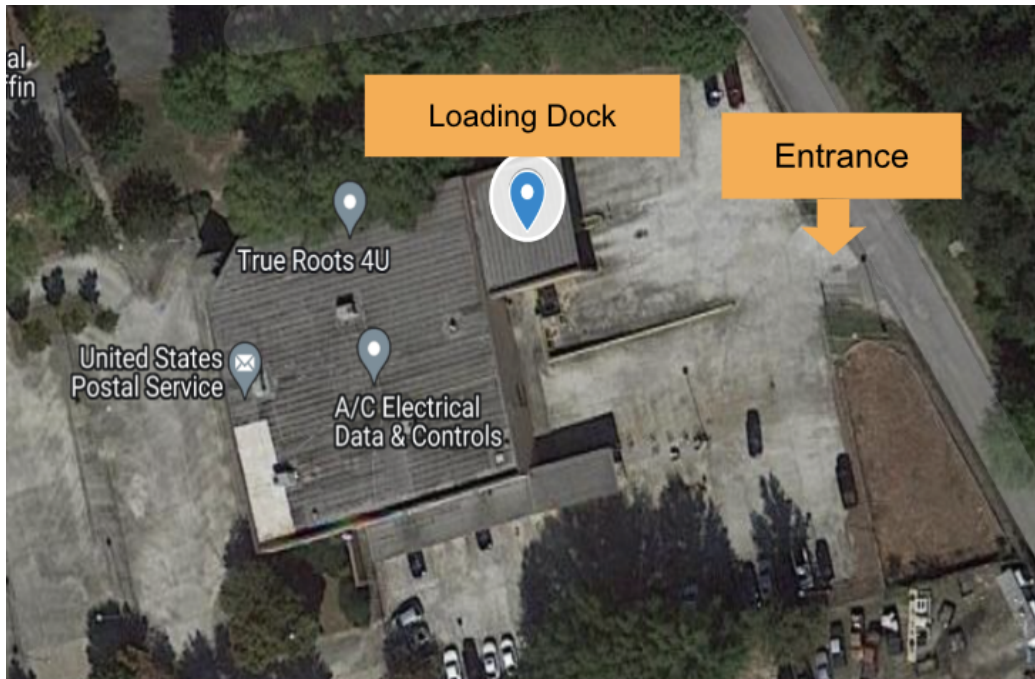

Post Office Locations - Atlanta

998 HIGHWAY 19 41, HAMPTON, GA 30228

Enter through the gated employee entrance off of Oak St and locate the loading dock behind the post office.

Park and walk up to the loading dock.

Hand off delivery sacks to a USPS associate and sign your initials for delivery confirmation.

- If an associate isn't available, ring the doorbell at the loading dock door and wait for assistance.